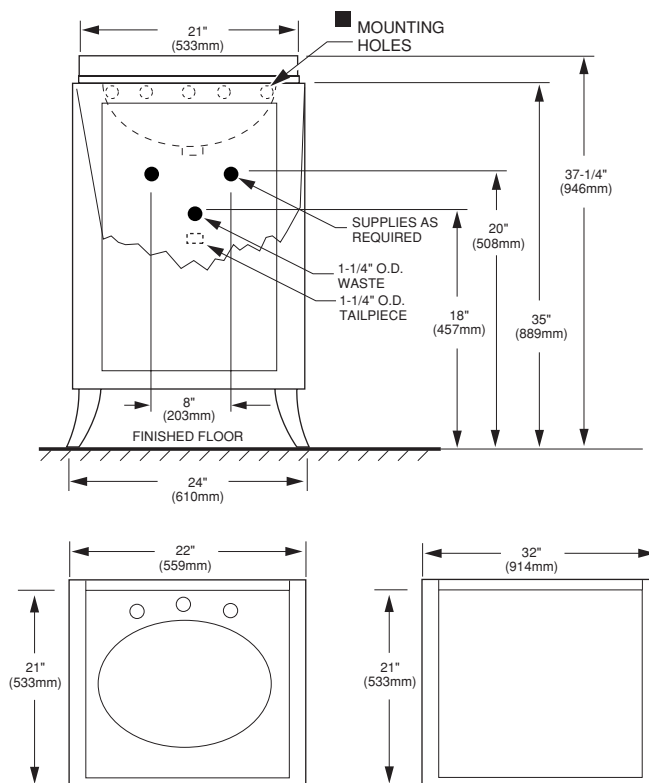

Nominal Overall Dimensions:

24" x 21" x 35" (610 x 533 x 889mm)
37" (943mm) height with backsplash

Fixture Dimensions conform to ANSI Standard A112.19.2M & A112.19.3M

To Be Specified

- Color:
- Faucet:
- Faucet Finish:
- Supplies:
- 1-1/4" Trap:
- Nipple:

Shown with Archive® faucet (5414.801)

NOTES:

- ★ DIMENSIONS SHOWN FOR LOCATION OF SUPPLIES AND "P" TRAP ARE SUGGESTED.
- FOR REINFORCEMENT ONLY. TAKE ACTUAL DIMENSIONS FROM FIXTURE. MOUNTING FEATURES TO BE FURNISHED BY OTHERS. PROVIDE SUITABLE REINFORCEMENT FOR ALL WALL SUPPORTS. FITTINGS NOT INCLUDED AND MUST BE ORDERED SEPARATELY. INSTALLATION INSTRUCTIONS SUPPLIED WITH LAVATORY.

IMPORTANT: Dimensions of fixtures are nominal and may vary within the range of tolerances established by ANSI Standard A112.19.3M. These measurements are subject to change or cancellation. No responsibility is assumed for use of superseded or voided pages.