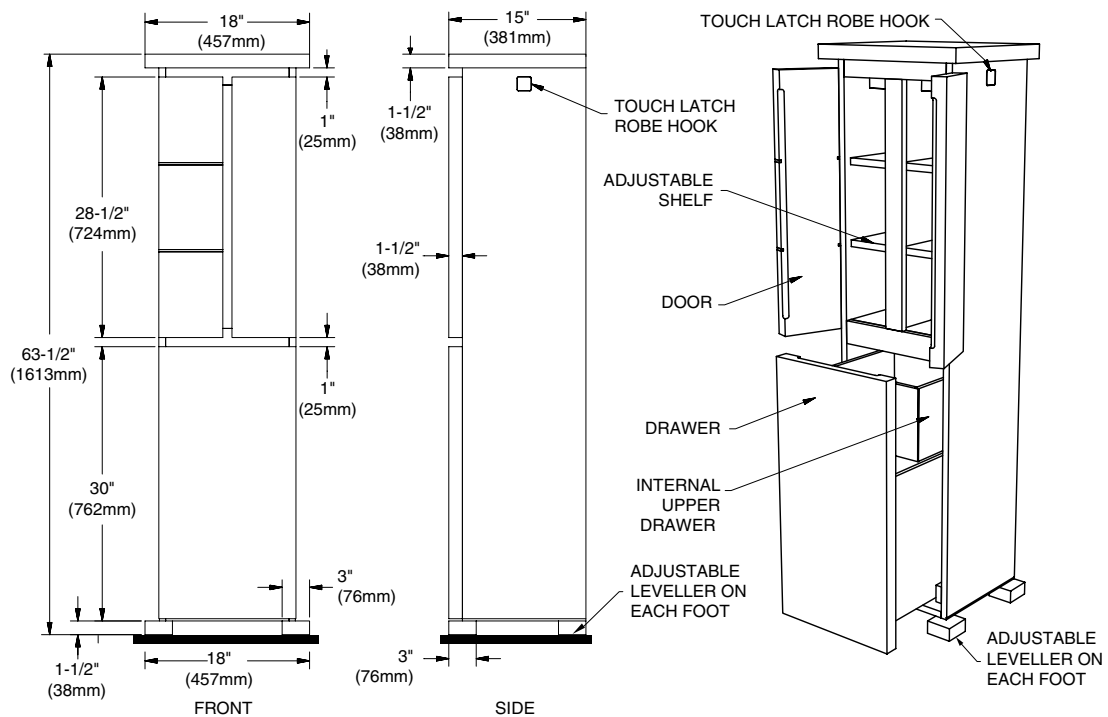

## SLATE TALL APOTHECARY, MODEL 89820

- Design-matched to complement the Slate suite of products
- Sleek, simple styling with function and form
- Bottom seamless drawer pulls forward for laundry or storage with slow close glides
- Brushed Stainless Steel metal accents and feet
- Walnut veneers finished in Rockport Grey

### Nominal Dimensions:

18" x 15" x 63-1/2"

(457 x 381 x 1613mm)

IMPORTANT: Dimensions of fixtures are nominal and may vary within the range of tolerance. These measurements are subject to change or cancellation. No responsibility is assumed for use of superseded or voided pages.