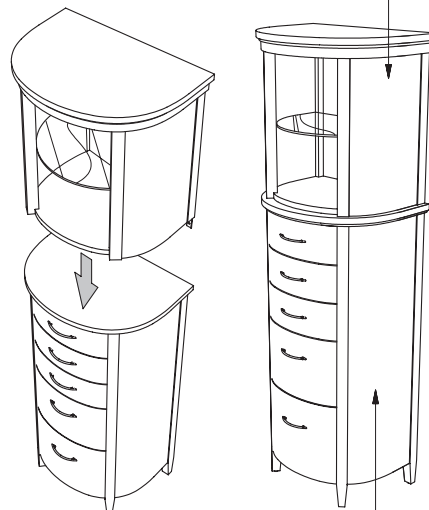

- 00290-00.008** Polished Nickel (008) Handles (5) Kit
- 00290-00.295** Brushed Nickel (295) Handles (5) Kit

Nominal Dimensions:

22-5/8" x 16-5/16" x 65-1/8"
(575 x 415 x 1654mm)

ROUGH IN DIAGRAM AND
PRODUCT SPECIFICATIONS
SHOWN ON REVERSE SIDE

FRONT VIEW

SIDE VIEW

HUTCH
SITS ON TOP OF THE
DEMI APOTHECARY
SECURED IN PLACE
WITH MENDING PLATES

SEE DEMI-APOTHECARY
SPEC SHEET FOR DETAILS

IMPORTANT: Dimensions of fixtures are nominal and may vary within the range of tolerances. These measurements are subject to change or cancellation. No responsibility is assumed for use of superseded or voided pages.