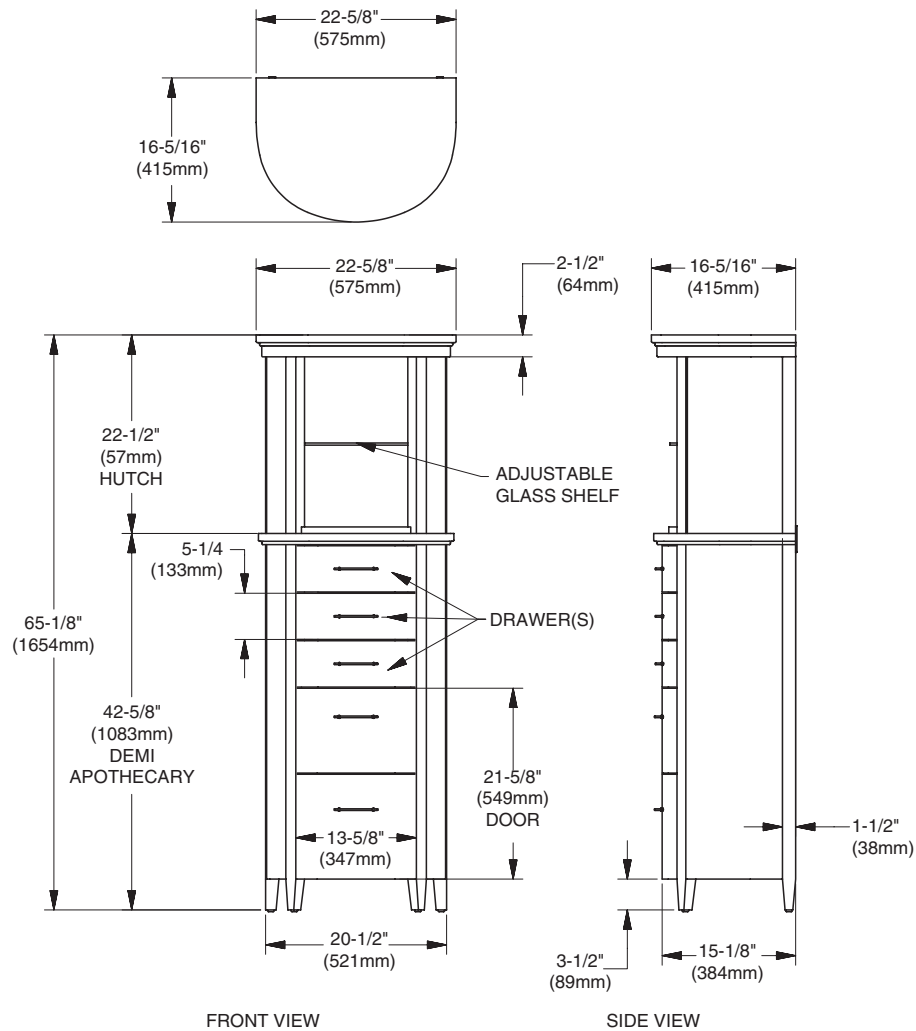

CALLA II APOTHECARY, KIT# 89870

- Design-matched to complement the Calla Suite of products
- One adjustable glass shelf
- 3 slow close drawers
- Bottom cabinet for additional storage
- Available in Natural Cherry (670) or Wenge (610)
- Optional Polished and Brushed Nickel handle kits available

Required Kit Components:

- 89871** Demi-Apothecary with chrome handles in Natural Cherry (670) or Wenge (071) finishes
- 89872** Hutch in Natural Cherry (670) or Wenge (071) Finishes

Optional Handle Kits:

- 00290-00.008** Polished Nickel (008) Handles (5) Kit
- 00290-00.295** Brushed Nickel (295) Handles (5) Kit

Nominal Dimensions:

22-5/8" x 16-5/16" x 65-1/8"
(575 x 415 x 1654mm)

ROUGH IN DIAGRAM AND
PRODUCT SPECIFICATIONS
SHOWN ON REVERSE SIDE

FRONT VIEW

SIDE VIEW

HUTCH
SITS ON TOP OF THE
DEMI APOTHECARY
SECURED IN PLACE
WITH MENDING PLATES

SEE DEMI-APOTHECARY
SPEC SHEET FOR DETAILS

IMPORTANT: Dimensions of fixtures are nominal and may vary within the range of tolerances. These measurements are subject to change or cancellation. No responsibility is assumed for use of superseded or voided pages.