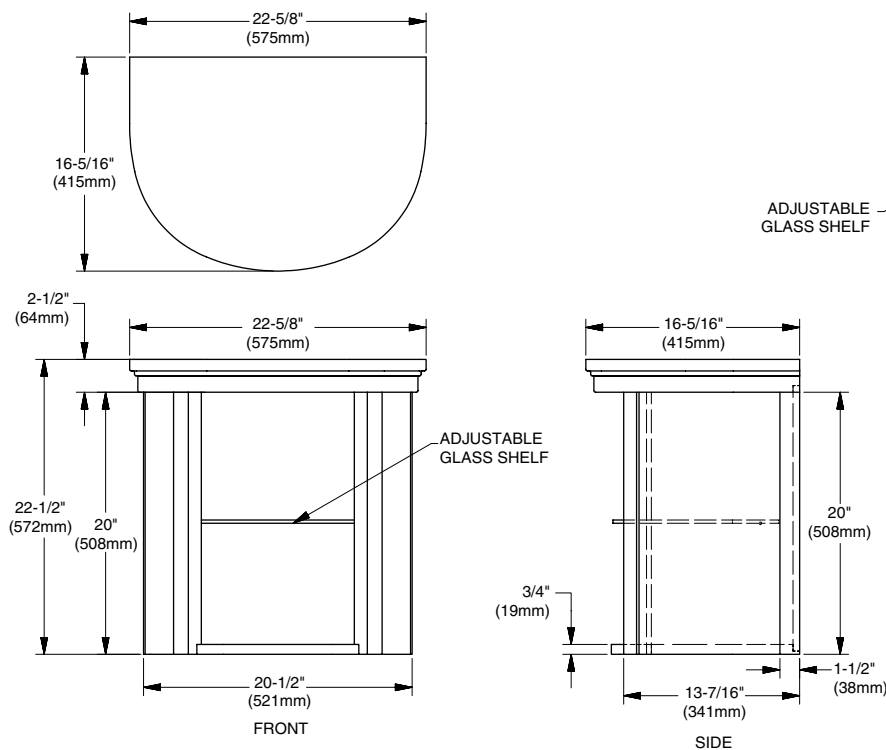

CALLA II HUTCH, MODEL 89872

- Design-matched to complement the Calla Suite of products
- One adjustable glass shelf
- Pre-assembled with J-hook mounting bracket
- Available in Natural Cherry (670) or Wenge (610)

Nominal Dimensions:

22-5/8" x 16-5/16" x 22-1/2"
(575 x 415 x 572mm)

NOTE:
- HUTCH SITS ON TOP OF THE DEMI-APOTHECARY CONVERTING IT INTO A TALL APOTHECARY
- HUTCH SECURES IN PLACE WITH METAL MENDING PLATES