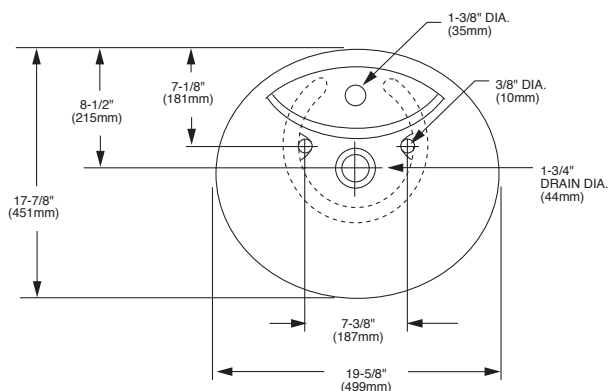

Nominal Dimensions:

19-3/4" x 17-3/4" (502 x 450mm)
7-1/4" (185mm) height above counter

Bowl Inside Dimensions:

17" x 11-1/2" (432 x 292mm)
5-1/4" (133mm) deep

Fixture Dimensions conform to ASME Standard
A112.19.9

Shown with Iperbole faucet (5131.101.002)

To Be Specified

- Faucet:
- Faucet Finish:
- Supplies:
- 1-1/4" Trap:
- Nipple:

NOTES:

★ DIMENSIONS SHOWN FOR LOCATION OF SUPPLIES AND "P" TRAP ARE SUGGESTED.

▲ FOR COUNTERTOP CUTOUT, REFER TO INSTALLATION INSTRUCTIONS SUPPLIED WITH LAVATORY. FITTINGS NOT INCLUDED AND MUST BE ORDERED SEPARATELY.

IMPORTANT: Dimensions of fixtures are nominal and may vary within the range of tolerances established by ASME Standard A112.19.9. These measurements are subject to change or cancellation. No responsibility is assumed for use of superseded or voided pages.