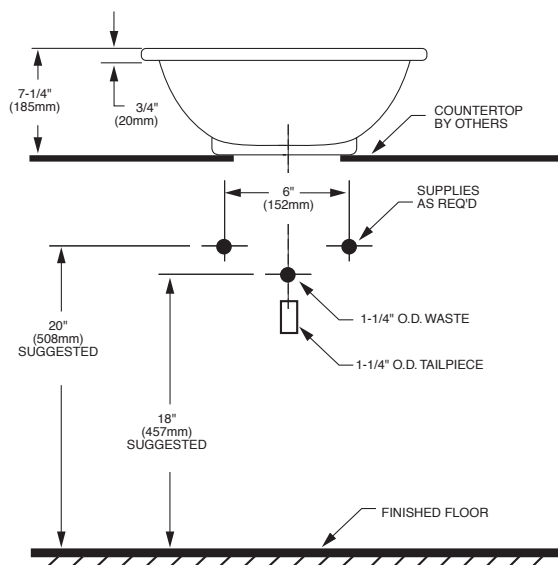

L'EXPRESSION ROUND ABOVE-COUNTER BASIN, MODEL 10421

- Simple, elegant design
- Fire clay china construction
- Multi-purpose design. Product can be used in a countertop application, above countertop application, or with L'Expression's Minimalist table.
- Available in single faucet drilling only
- Available in White only

Nominal Dimensions:

19-3/4" x 17-3/4" (502 x 450mm)
7-1/4" (185mm) height above counter

Bowl Inside Dimensions:

17" x 11-1/2" (432 x 292mm)
5-1/4" (133mm) deep

Fixture Dimensions conform to ASME Standard
A112.19.9

Shown with Iperbole faucet (5131.101.002)

To Be Specified

- Faucet:
- Faucet Finish:
- Supplies:
- 1-1/4" Trap:
- Nipple:

NOTES:

★ DIMENSIONS SHOWN FOR LOCATION OF SUPPLIES AND "P" TRAP ARE SUGGESTED.

▲ FOR COUNTERTOP CUTOUT, REFER TO INSTALLATION INSTRUCTIONS SUPPLIED WITH LAVATORY. FITTINGS NOT INCLUDED AND MUST BE ORDERED SEPARATELY.

IMPORTANT: Dimensions of fixtures are nominal and may vary within the range of tolerances established by ASME Standard A112.19.9. These measurements are subject to change or cancellation. No responsibility is assumed for use of superseded or voided pages.