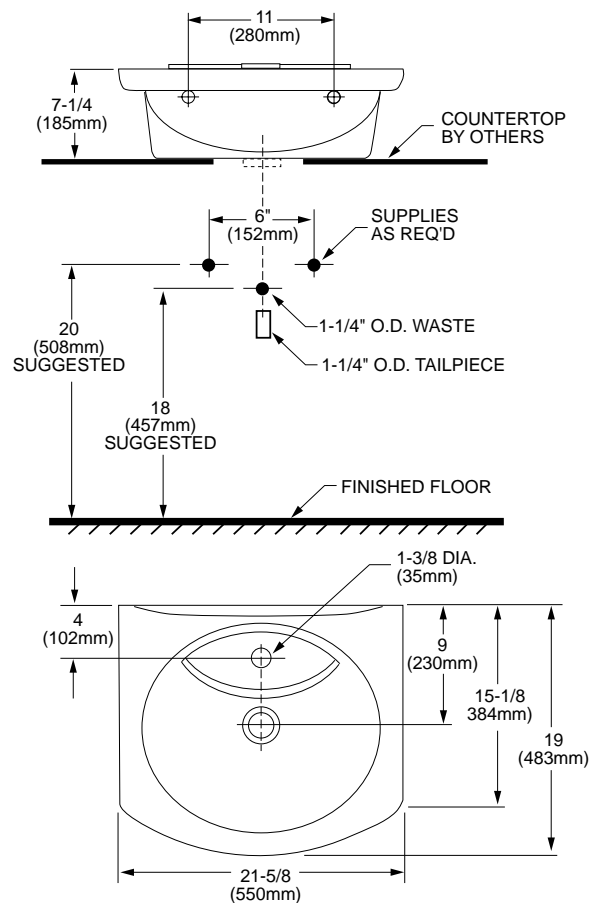

L'EXPRESSION SQUARE ABOVE-COUNTER BASIN, MODEL 10441

- Design match to L'Expression suite of products
- Fire clay construction
- For use in a countertop application or with L'Expression Zen table
- Available in single faucet drilling only
- Available in White color only
- Made in France

Nominal Overall Dimensions:

21-5/8" x 19" (550 x 483mm)
7-1/4" (185mm) height above counter

Bowl Inside Dimensions:

14-1/2" x 10-1/2" (368mm x 267mm)
6" (152mm) deep

Fixture Dimensions conform to ANSI Standard A112.19.2M

To Be Specified

- Color:
- Art Design:
- Faucet:
- Faucet Finish:
- Supplies:
- 1-1/4" Trap:
- Nipple: