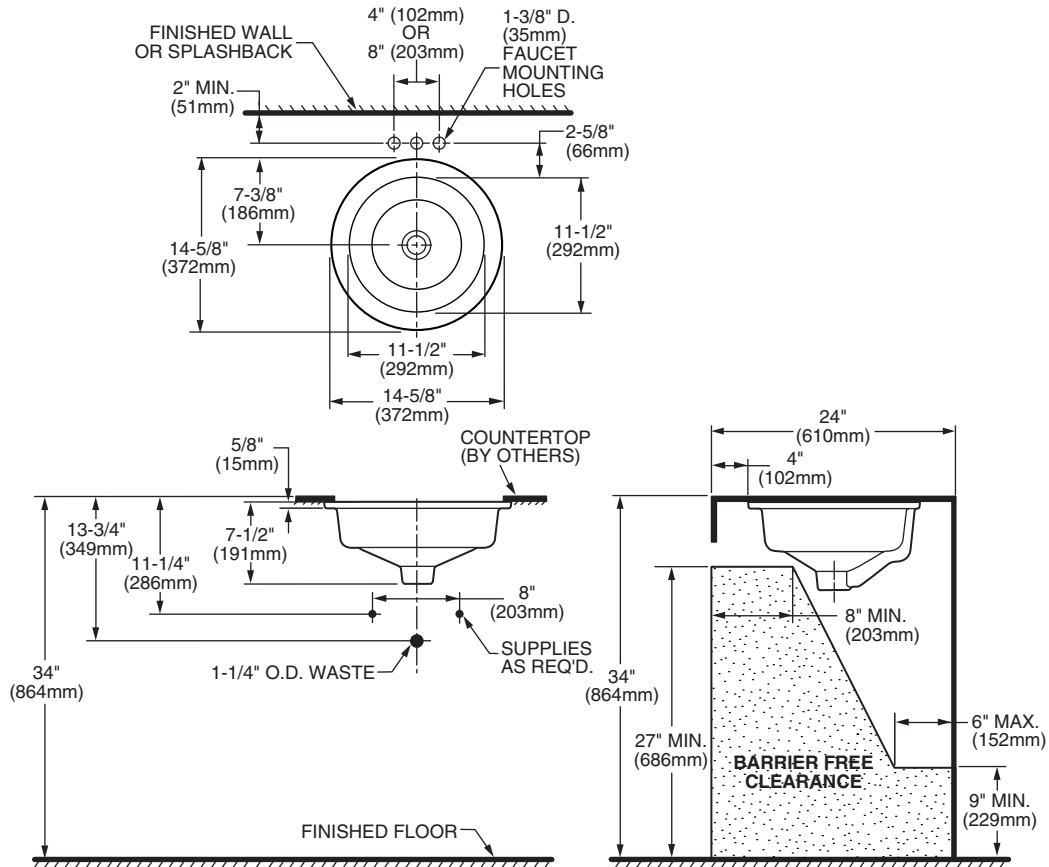

### Nominal Overall Dimensions:

14-5/8" x 14-5/8" x 7-1/2" (372 x 372 x 191mm)

### Bowl Inside Dimensions:

11-1/2" (292mm) wide

11-1/2" (292mm) front to back

5-1/2" (140mm) depth

### NOTES:

DIMENSIONS SHOWN FOR LOCATION OF SUPPLIES AND "P" TRAP ARE SUGGESTED. OVERFLOW CHANNEL NEEDS TO BE INSTALLED FACING THE BACK WALL TO ENSURE COMPLIANCE TO ADA STANDARDS. UNDERCOUNTER MOUNTING KIT AND INSTALLATION INSTRUCTIONS SUPPLIED WITH LAVATORY FITTINGS NOT INCLUDED AND MUST BE ORDERED SEPARATELY.

IMPORTANT: Dimensions of fixtures are nominal and may vary within the range of tolerances established by applicable ASME standards. These measurements are subject to change or cancellation. No responsibility is assumed for use of superseded or voided pages.