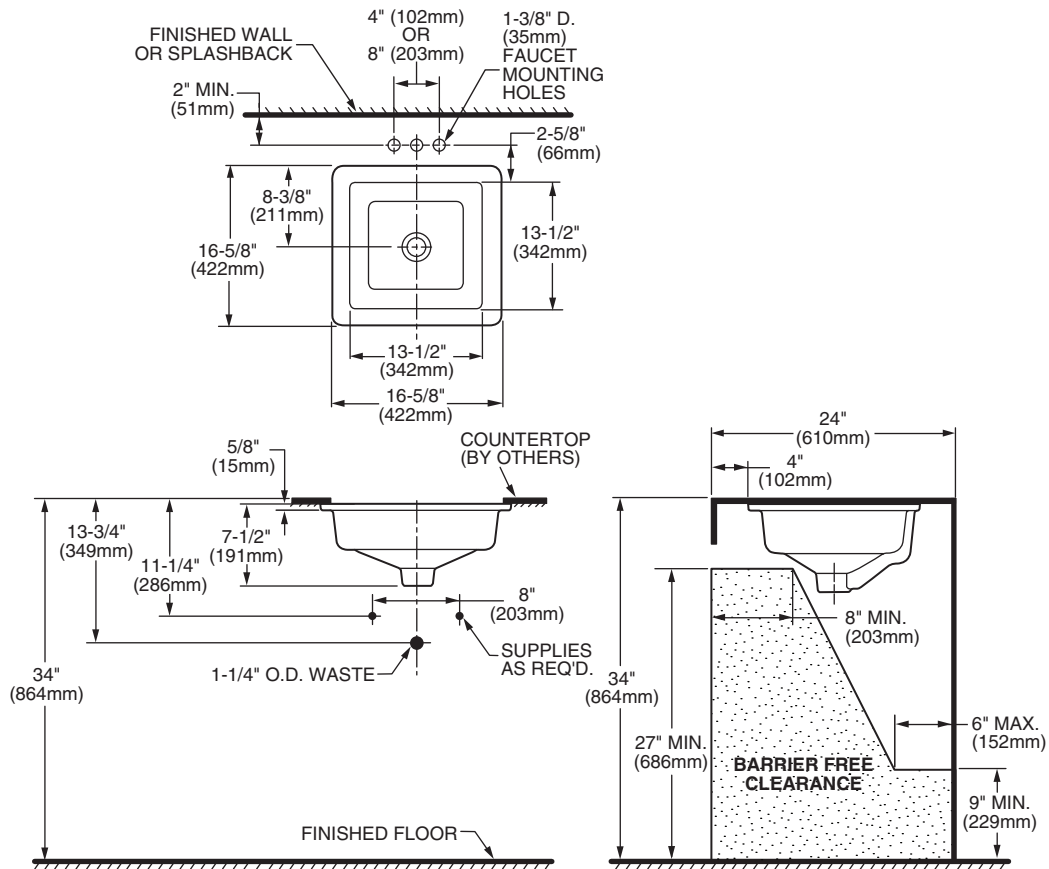

NOTES:

DIMENSIONS SHOWN FOR LOCATION OF SUPPLIES AND "P" TRAP ARE SUGGESTED.
OVERFLOW CHANNEL NEEDS TO BE INSTALLED FACING THE BACK WALL TO ENSURE COMPLIANCE TO ADA STANDARDS.
UNDERCOUNTER MOUNTING KIT AND INSTALLATION INSTRUCTIONS SUPPLIED WITH LAVATORY
FITTINGS NOT INCLUDED AND MUST BE ORDERED SEPARATELY.

IMPORTANT: Dimensions of fixtures are nominal and may vary within the range of tolerances established by applicable ASME standards.
These measurements are subject to change or cancellation. No responsibility is assumed for use of superseded or voided pages.

To Be Specified:

- ☐ Color:
- ☐ Faucet:
- ☐ Faucet Finish:
- ☐ Supplies:
- ☐ 1-1/4" Trap:

Compliance Certifications:

- Meets or Exceeds ASME A112.19.2 / CSA B45.1