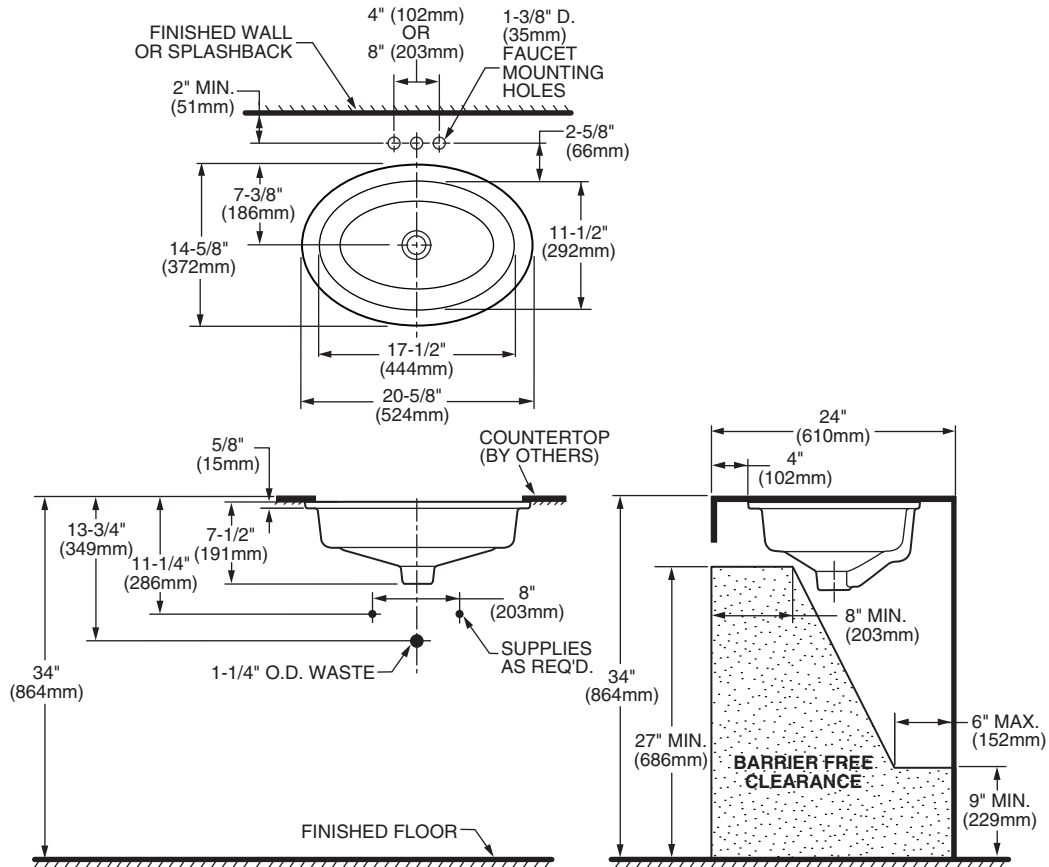

### Nominal Overall Dimensions:

20-5/8" x 14-5/8" x 7-1/2" (524 x 372 x 191mm)

### Bowl Inside Dimensions:

17-1/2" (444mm) wide

11-1/2" (292mm) front to back

5-1/2" (140mm) depth

### NOTES:

DIMENSIONS SHOWN FOR LOCATION OF SUPPLIES AND "P" TRAP ARE SUGGESTED.  
OVERFLOW CHANNEL NEEDS TO BE INSTALLED FACING THE BACK WALL TO ENSURE COMPLIANCE TO ADA STANDARDS.  
UNDERCOUNTER MOUNTING KIT AND INSTALLATION INSTRUCTIONS SUPPLIED WITH LAVATORY  
FITTINGS NOT INCLUDED AND MUST BE ORDERED SEPARATELY.

IMPORTANT: Dimensions of fixtures are nominal and may vary within the range of tolerances established by applicable ASME standards.  
These measurements are subject to change or cancellation. No responsibility is assumed for use of superseded or voided pages.