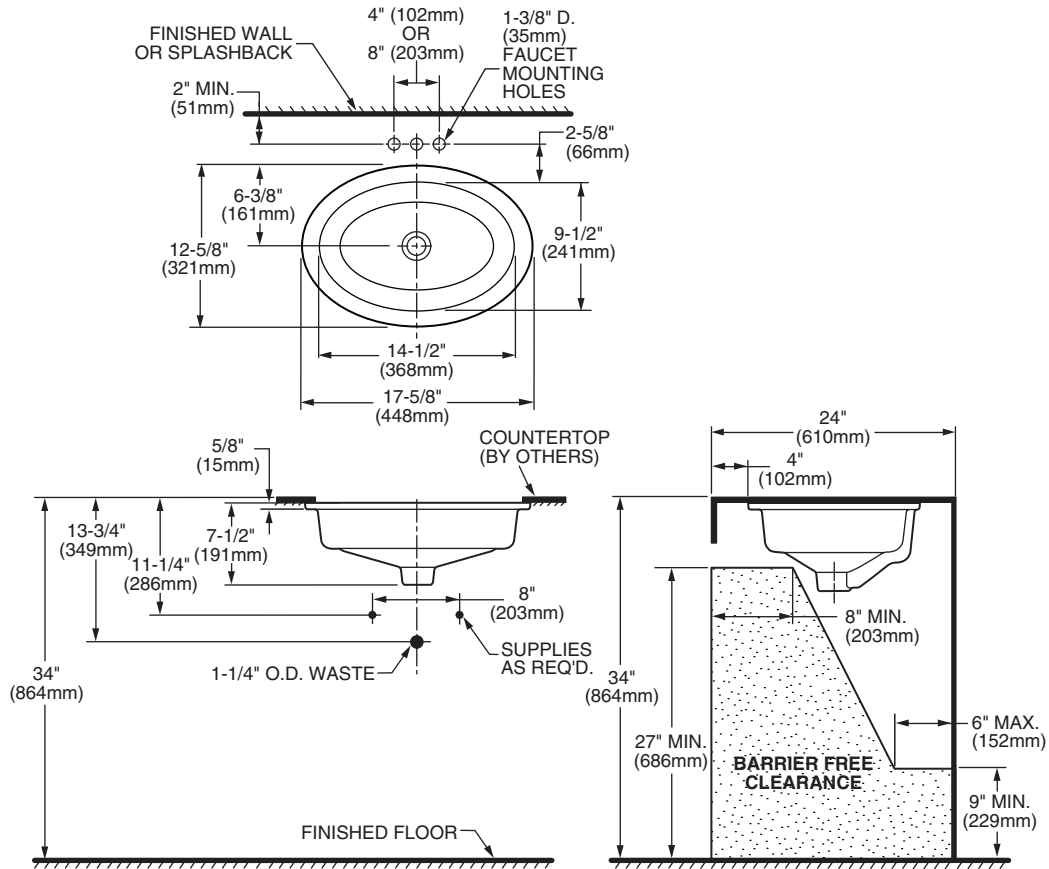

NOTES:

DIMENSIONS SHOWN FOR LOCATION OF SUPPLIES AND "P" TRAP ARE SUGGESTED.
OVERFLOW CHANNEL NEEDS TO BE INSTALLED FACING THE BACK WALL TO ENSURE COMPLIANCE TO ADA STANDARDS.
UNDERCOUNTER MOUNTING KIT AND INSTALLATION INSTRUCTIONS SUPPLIED WITH LAVATORY
FITTINGS NOT INCLUDED AND MUST BE ORDERED SEPARATELY.

IMPORTANT: Dimensions of fixtures are nominal and may vary within the range of tolerances established by applicable ASME standards.
These measurements are subject to change or cancellation. No responsibility is assumed for use of superseded or voided pages.

To Be Specified:

- ☐ Color:
- ☐ Faucet:
- ☐ Faucet Finish:
- ☐ Supplies:
- ☐ 1-1/4" Trap:

Compliance Certifications:

- Meets or Exceeds ASME A112.19.2 / CSA B45.1