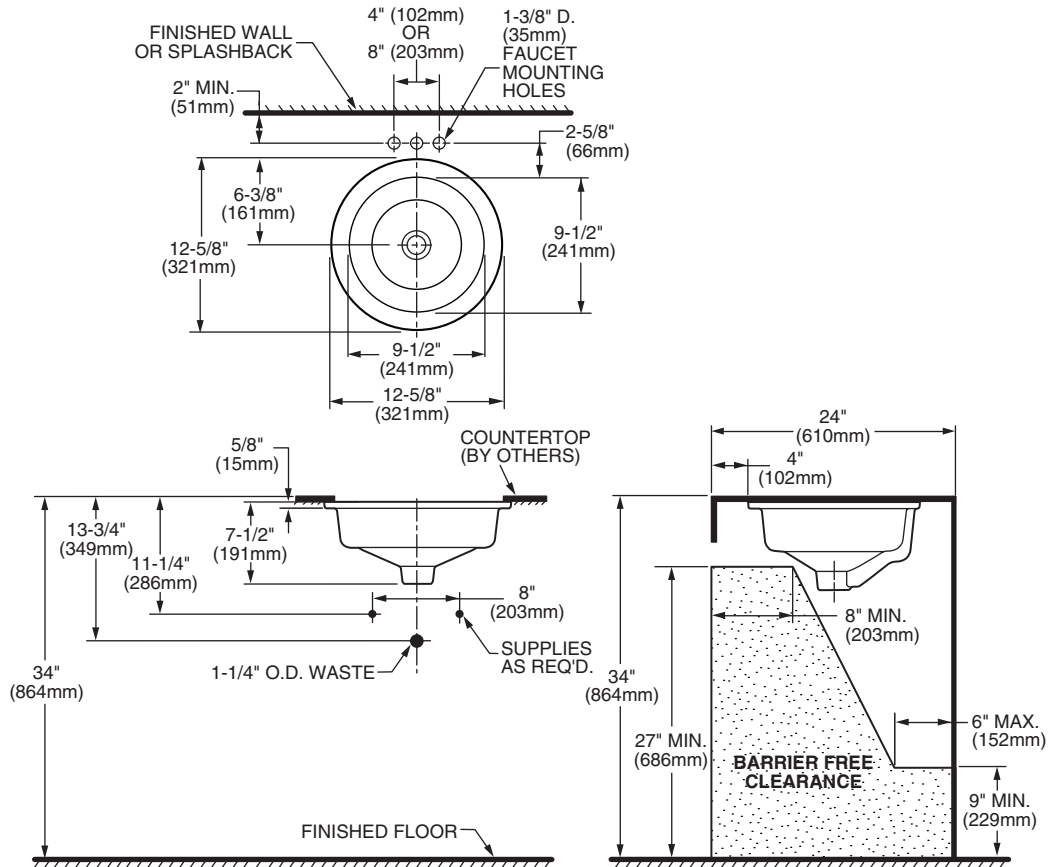

#### Nominal Overall Dimensions:

12-5/8" x 12-5/8" x 7-1/2" (321 x 321 x 191mm)

#### Bowl Inside Dimensions:

9-1/2" (241mm) wide

9-1/2" (241mm) front to back

5-1/2" (140mm) depth

#### Additional Sink Colors:

Matte White  
056

Matte Biscuit  
107

Matte Black  
059

ROUGH IN DIAGRAM SHOWN  
ON REVERSE SIDE

**NOTES:**

DIMENSIONS SHOWN FOR LOCATION OF SUPPLIES AND "P" TRAP ARE SUGGESTED.  
 OVERFLOW CHANNEL NEEDS TO BE INSTALLED FACING THE BACK WALL TO ENSURE COMPLIANCE TO ADA STANDARDS.  
 UNDERCOUNTER MOUNTING KIT AND INSTALLATION INSTRUCTIONS SUPPLIED WITH LAVATORY  
 FITTINGS NOT INCLUDED AND MUST BE ORDERED SEPARATELY.

**IMPORTANT:** Dimensions of fixtures are nominal and may vary within the range of tolerances established by applicable ASME standards.  
 These measurements are subject to change or cancellation. No responsibility is assumed for use of superseded or voided pages.