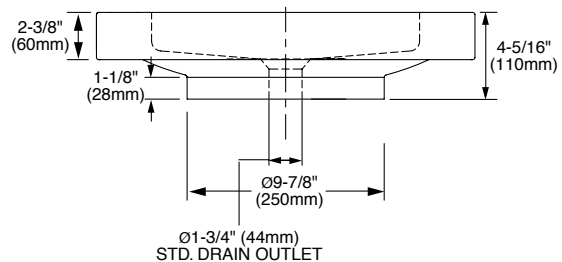

#### Nominal Dimensions:

18-7/8" diameter (480mm)

4-5/16" depth (110mm)

**Fixture Dimensions** conform to ASME Standard  
A112.19.9

#### To Be Specified

- Faucet:
- Faucet Finish:
- Supplies:
- 1-1/4" Trap:
- Nipple:

#### NOTES:

★ DIMENSIONS SHOWN FOR LOCATION OF SUPPLIES AND "P" TRAP ARE SUGGESTED.

▲ FOR COUNTERTOP CUTOUT, REFER TO INSTALLATION INSTRUCTIONS SUPPLIED WITH LAVATORY. FITTINGS NOT INCLUDED AND MUST BE ORDERED SEPARATELY.

IMPORTANT: Dimensions of fixtures are nominal and may vary within the range of tolerances established by ASME Standard A112.19.9. These measurements are subject to change or cancellation. No responsibility is assumed for use of superseded or voided pages.