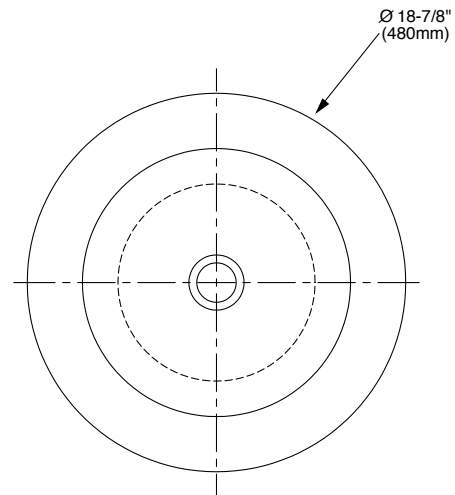

#### Nominal Dimensions:

18-7/8" diameter (480mm)

4-5/16" depth (110mm)

**Fixture Dimensions** conform to ASME Standard  
A112.19.9

#### To Be Specified

- Faucet:
- Faucet Finish:
- Supplies:
- 1-1/4" Trap:
- Nipple:

#### NOTES:

★ DIMENSIONS SHOWN FOR LOCATION OF SUPPLIES AND "P" TRAP ARE SUGGESTED.

▲ FOR COUNTERTOP CUTOUT, REFER TO INSTALLATION INSTRUCTIONS SUPPLIED WITH LAVATORY. FITTINGS NOT INCLUDED AND MUST BE ORDERED SEPARATELY.