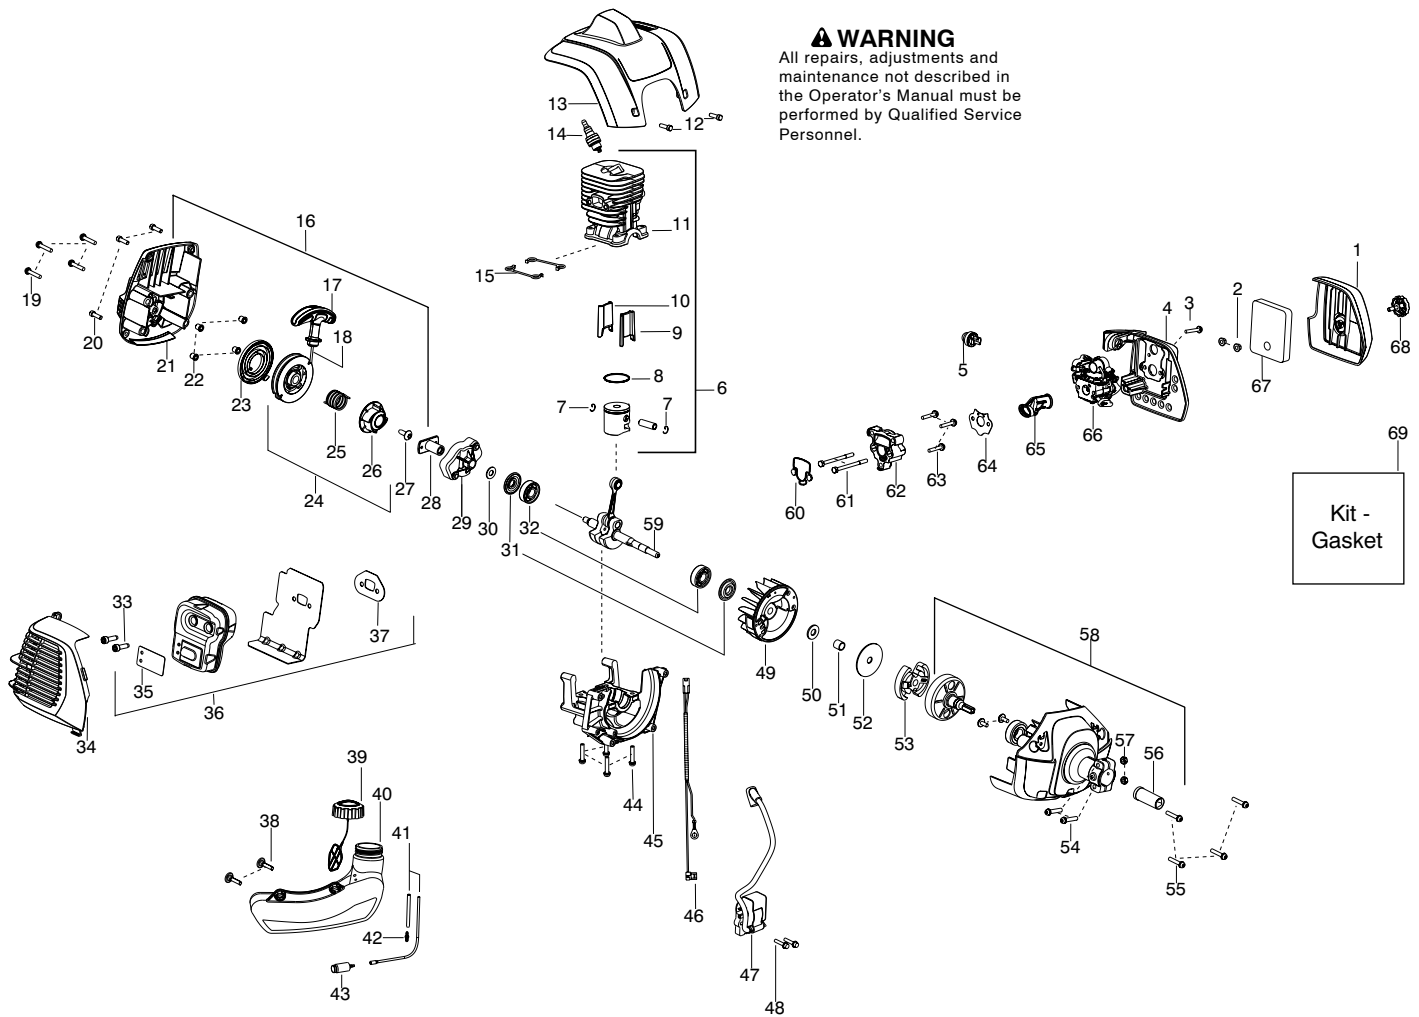

Parts List No. 545192168		Poulan PRO® PARTS LIST	MODEL PP333 (US)
Date 2/12/09	Replaces 545192168 - 1/20/09		Page: 2

NOTE : Illustration may differ from actual model due to design changes.

⚠ WARNING

All repairs, adjustments and maintenance not described in the Operator's Manual must be performed by Qualified Service Personnel.

Ref.	Part No.	Description	Ref.	Part No.	Description	Ref.	Part No.	Description
1.	545177001	Cover-Airbox	24.	545008049	Kit-Pulley(Incl 25,26)	46.	545191601	Assy-Leadwire
2.	530016101	Nut-Carb. Screw	25.	545188301	Spring-Starter Hub	47.	545189701	Module-Ignition
3.	530016301	Screw 8-32	26.	545188001	Hub-Starter	48.	530016357	Screw 8-32
4.	545176901	Base-Airbox	27.	545112801	Screw M6	49.	545120401	Assy-Flywheel
5.	530047721	Purge Bulb	28.	545188201	Coupling-Starter	50.	530016463	Washer
6.	545008046	Kit-Piston/Cyl. (Incl. 7,8,9,10,11)	29.	545188701	Assy-Starter Cup	51.	530057852	Spacer-Flywheel
7.	545194801	Retainer-Piston pin	30.	530015828	Washer-Flat	52.	530094189	Washer-Clutch
8.	545194601	Ring-Piston	31.	545008044	Seal-Crankshaft (kit)	53.	545008038	Kit-Clutch Assy.
9.	545194901	Insert-Front Transfer Port	32.	545013401	Bearing-Crankshaft	54.	530015774	Screw 10-24 x 1"
10.	545195001	Insert-Rear Transfer Port	33.	530058982	Bolt-Muffler	55.	530015897	Screw M5 x 25mm
11.	545181801	Cylinder-Machined	34.	545156301	Guard-Muffler	56.	545186401	Guide-Clutch Drum
12.	530016449	Screw M4 x1.75 x 16mm	35.	545008070	Kit-Spark Arrestor	57.	530015768	Locknut 10-24
13.	545156401	Cover-Top	36.	545180701	Assy-Muffler (Incl. 33,35,37)	58.	545190801	Assy-Fan Hsg (Incl.54,56,57)
14.	952030249	Spark Plug (RCJ- 6Y)	37.	545008044	Gasket-Muffler (kit)	59.	545008047	Kit-Crankshaft
15.	545008044	Seal-Cylinder(Kit)	38.	530016445	Screw-Tank Retainer	60.	545008044	Seal-Cyl./Adapter (kit)
16.	545190701	Assy-Shroud Rear (Incl. 17,18,21,22,23,24,27)	39.	545215901	Assy-Fuel Cap w/ret.	61.	530016418	Bolt M5 x .80
17.	545208401	Handle-Starter	40.	545182101	Assy-Tank (Incl. 39,41,42,43)	62.	545194501	Adaptor-Carburetor
18.	545029901	Kit-Rope	41.	530069599	Kit-Fuel line	63.	530016441	Screw .20 x 32
19.	530015897	Screw M4 x .8 x 25mm	42.	530023877	Fitting-Fuel Line	64.	545008044	Gasket-Carb./Adapter(kit)
20.	530016449	Screw M4 x 1.75 x 16mm	43.	530095646	Assy-Fuel Pickup	65.	545190501	Boot-Carb.
21.	545190601	Housing-Starter w/eyelet	44.	530015897	Crankcase	66.	545008042	Kit-Carburetor
22.	545185301	Spacer	45.	545181901		67.	545195901	Filter-Air
23.	545008013	Kit-Starter Spring				68.	545188801	Assy-Airbox Knob
						69.	545008044	Kit - Gasket (Incl. 15,31,37,60,64)

✓ = New Part Number For This IPL

★ = Refer to the Service Reference Indicated for more information.(Located at the END of the IPL)