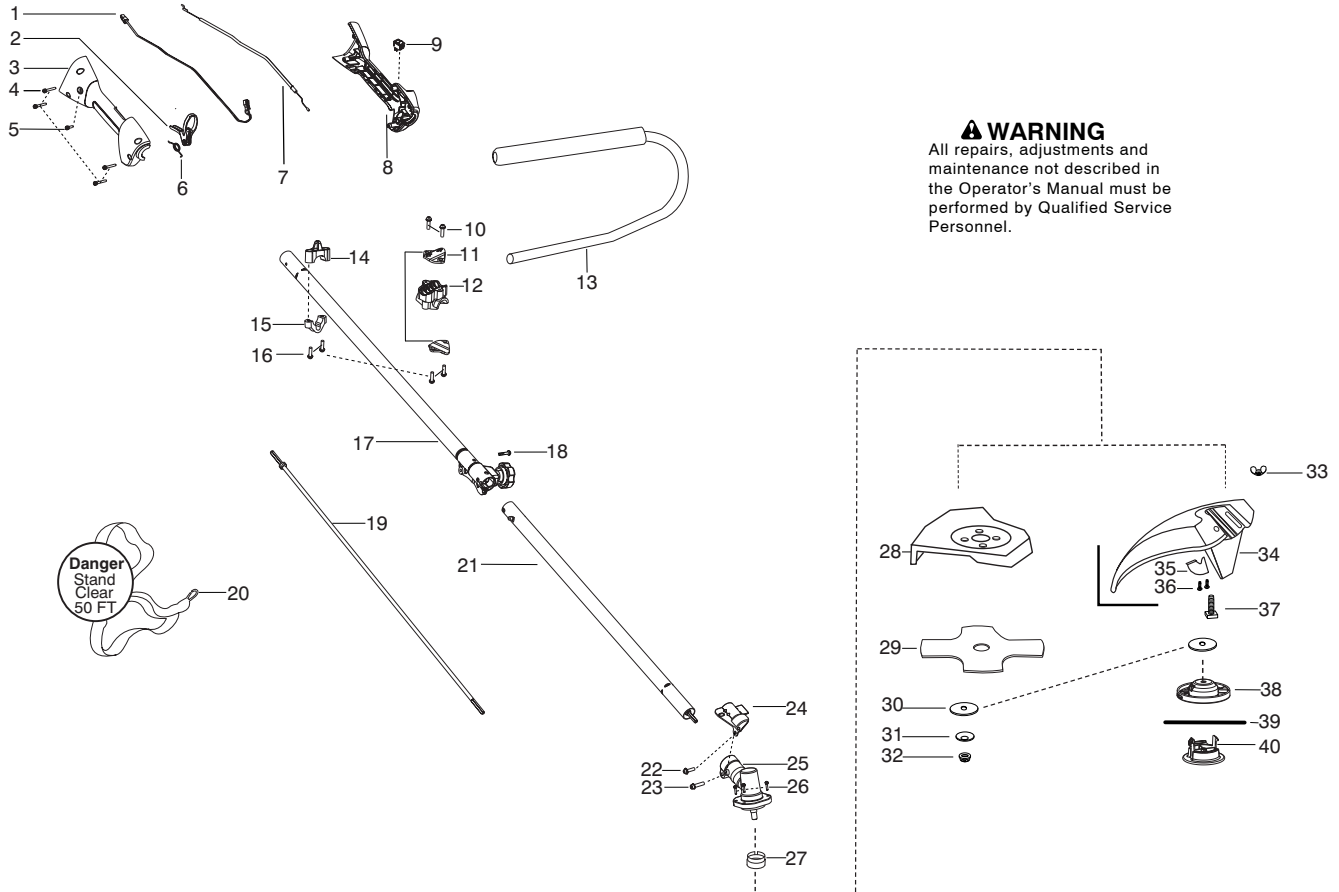

Ref.	Part No.	Description	Ref.	Part No.	Description
1.	545191801	Assy-Switch Wire	31.	530016240	Washer - Belleville
2.	545008077	Kit - Trigger (Incl. 6)	32.	530015793	Nut - Flange (L.H.)
3.	545187602	Housing-Throttle (RH)	33.	530016152	Wingnut 1/4-20
4.	530016449	Screw M4	34. ✓	530071919	Kit - Shield (Incl. 33,35,36,37)
5.	530015805	Screw 10-14 x 1/2	35.	530052286	Line Limiter
6.	545190001	Spring-Trigger	36.	530015814	Screw - 10-14 x 3/4
7.	545199301	Cable - Throttle	37.	530015820	Bolt - 1/4-20 x 1-1/4
8.	545187502	Housing-Throttle (LH)	38.	545049401	Head - Fixed Line
9.	545008040	Kit-Switch	39.	545077201	Line - 5 pcs. (.115 Round)
10.	530015886	Screw 10-14 x 13/16	40.	545049501	Cap - Fixed Line
11.	530058563	Clamp - Bracket	<b>Not Shown</b>		
12.	545024501	Clamp - Handlebar	545186843	Manual - Operators	
13.	530071974	Kit - Handlebar	545176003	Decal-Shaft Warning (lower)	
14.	545113301	Clamp - Upper Harness	545167716	Decal-Shaft Warning (upper)	
15.	545056601	Clamp - Lower Harness			
16.	530015940	Screw - 10-14 x .095			
17.	545003366	Kit - Upper Drive Shaft (Incl. 18)			
18.	530016344	Screw - 12-24 x .480			
19.	545132002	Flexshaft - lower			
20.	530094408	Shoulder Strap			
21.	545180883	Kit - Lower Drive Shaft			
22.	530015775	Screw - 8-16 x .593			
23.	530016014	Screw - 12-24 x .960			
24.	545150701	Bracket - Shield SST			
25.	530096100	Assy - Gearbox 1" Brushcutter			
26.	530016312	Screw 10-24			
27.	530095815	Dust cup			
28.	530071383	Kit - Metal Blade Shield			
29.	530055892	Assy. - Blade			
30.	530095816	Washer			

✓ = New Part Number For This IPL

★ = Refer to the Service Reference Indicated for more information.(Located at the END of the IPL)

<b>Parts List No.</b> 545192168		<b>Poulan PRO<sup>®</sup></b> PARTS LIST	<b>MODEL</b> PP333 (US)
<b>Date</b> 2/12/09	<b>Replaces</b> 545192168 - 1/20/09		<b>Page:</b> 2