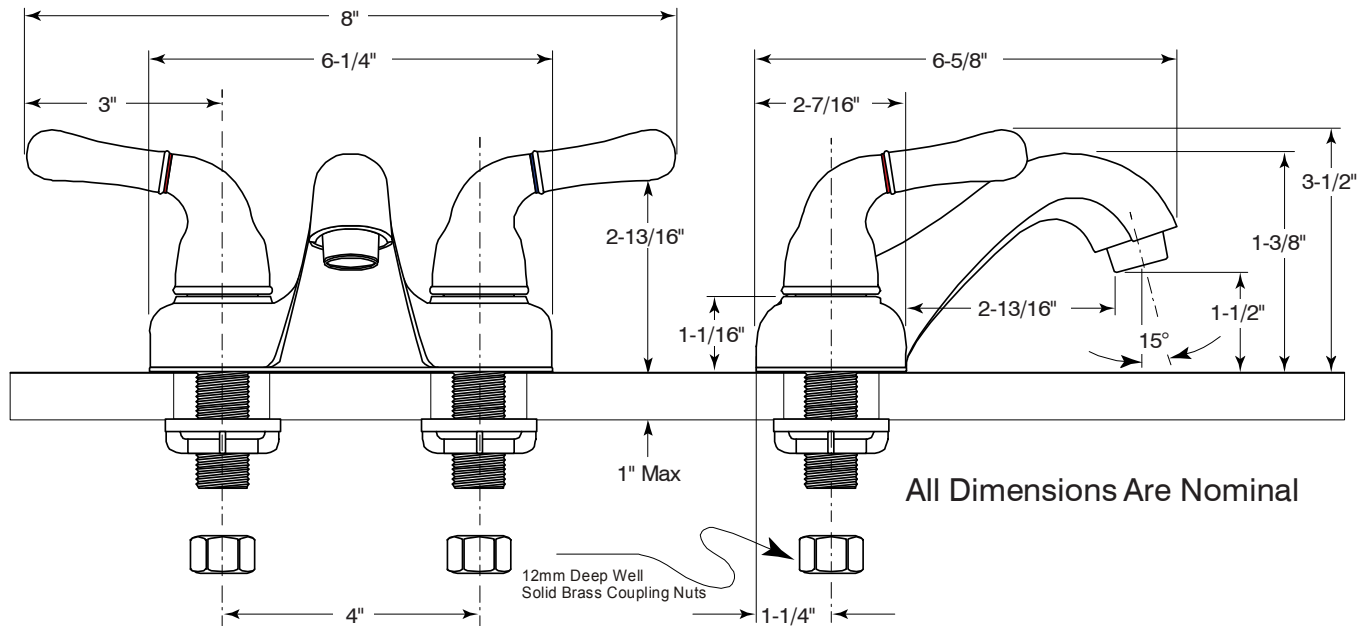

For additional information contact Premier Faucet at 866-745-4010 or visit our website at www.premierfaucet.com