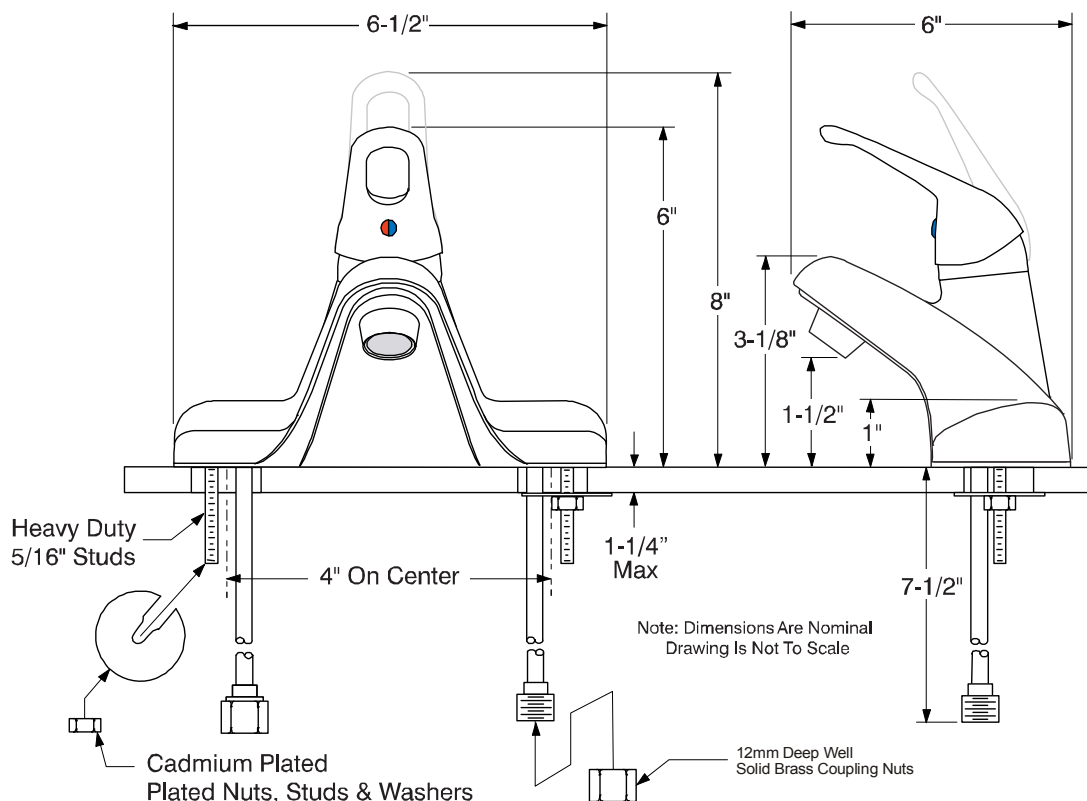

Description

- European styled lavatory faucet
- Single loop handle washerless control of hot and cold water
- Chrome plated finish
- Machined brass valve body
- 4" center set
- Includes ABS pop-up with color matched trim
- 3/8" OD soft copper supply lines with 1/2" brass IPS connections
- Internal parts are interchangeable with genuine Delta® repair parts

Performance

- Designed to provide 2.2 GPM at 60 PSI

Compliance

- Designed to comply with requirements of ASME A112.18.1
- Meets low lead requirements of NSF Standard- 61, Section- 9
- Meets low lead requirements of California Proposition- 65
- Complies with the requirements of the UPC (Uniform Plumbing Code)
- Complies with ADA (American With Disabilities Act)
- Meets or exceeds CSA B125

Bayview™

Model 120129

Single Loop Handle Lavatory Faucet
 Chrome Plated Finish
 With ABS Pop-Up
 1/2" IPS Connection

For additional information contact Premier Faucet at 866-745-4010 or visit our website at www.premierfaucet.com