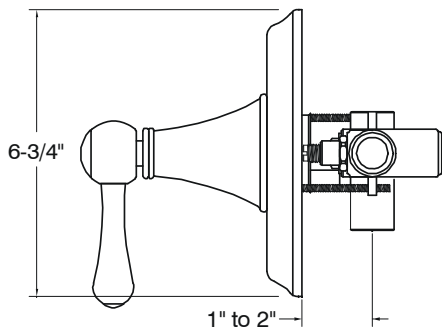

Description

- Single lever handle antique style shower only set
- Trouble-free washerless cartridge, reversible for back-to-back installations
- P- Type pressure balancing mechanism with integral check-stops
- Heavy duty chrome plated finish
- All brass construction
- 1/2" MIP/sweat inlets with 1/2" FIP outlets
- Includes plastic rough-in plate

- Limited Lifetime Warranty
Refer to Premier Faucet warranty program for further details and restrictions.

SONOMA™

Model 120152

Single Lever Handle Shower Only Set
 Chrome Plated Finish
 Pressure Balancing
 1/2" IPS Connection

All Dimensions Are Nominal