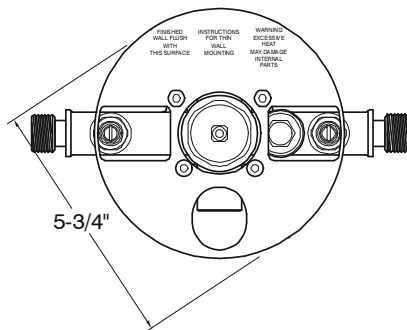

Description

- Single lever handle antique style shower only set
- Trouble-free washerless cartridge, reversible for back-to-back installations
- P- Type pressure balancing mechanism with integral check-stops
- Heavy duty chrome plated finish
- All brass construction
- 1/2" MIP/sweat inlets with 1/2" FIP outlets
- Includes plastic rough-in plate

All Dimensions Are Nominal