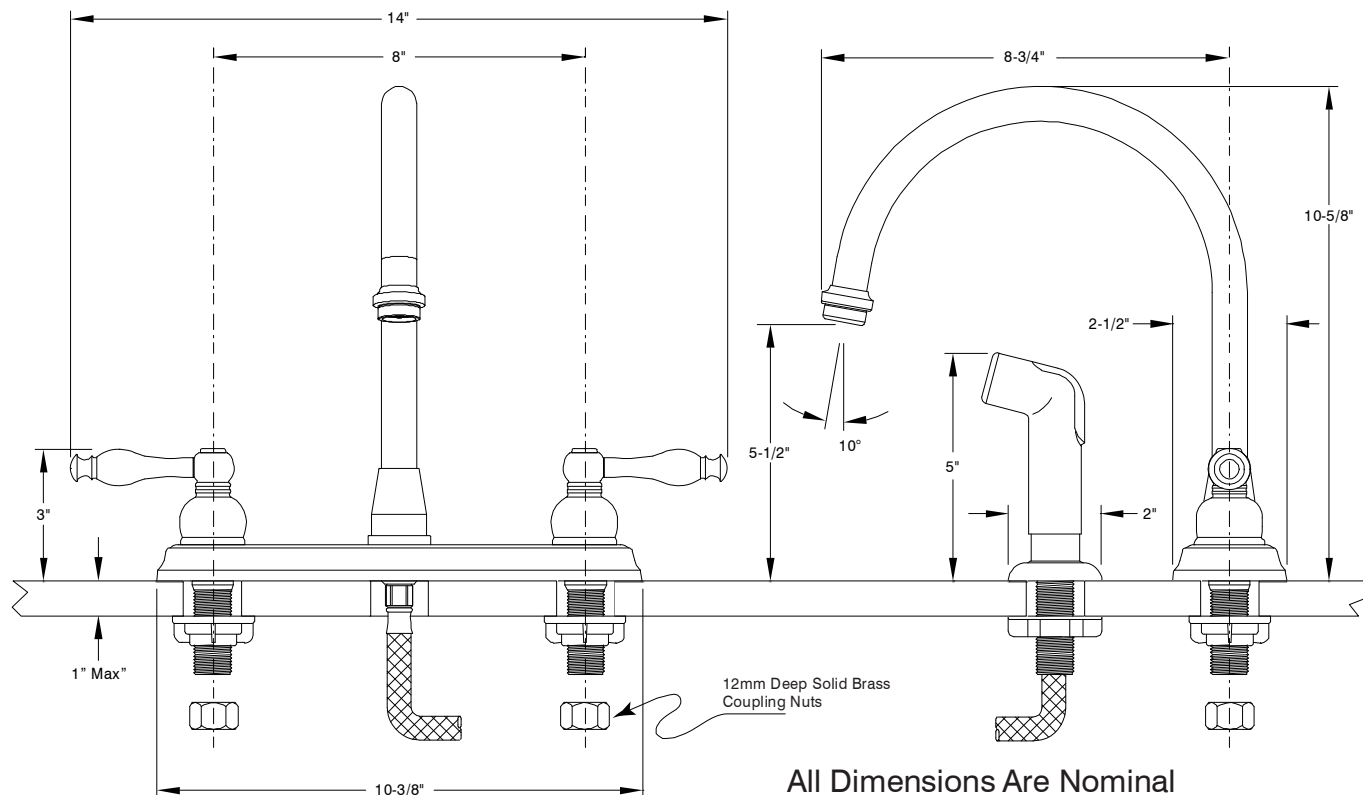

For additional information contact Premier Faucet at 866-745-4010 or visit our website at www.premierfaucet.com