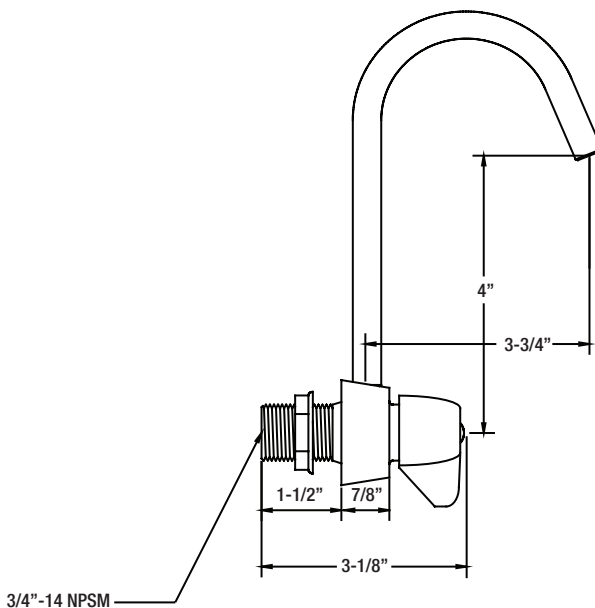

PF302

Two Handle Laundry Faucet

General Specifications

- Meet ANSI:A112.18.1M
- Solid brass waterways
- Renewable seats and stems
- Polished chrome finish
- 3-3/8" centerset
- Chrome plated brass
- Gooseneck spout

Available Parts

Part Name	Part No.
Hot and Cold Handle Set	650367
Seats (2)	650369
Stem Set	650371

PF302

Warranty and Codes

This product comes complete with installation, operating, care and maintenance instructions. All PROFLO faucets carry a 1- year limited warranty. This product meets ANSI: A112.18.1M.