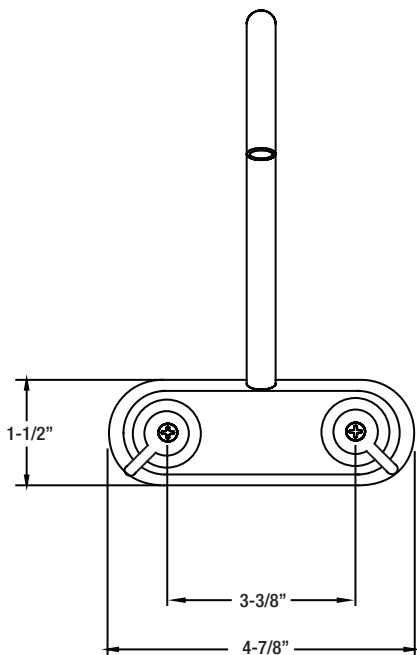

PF302

Two Handle Laundry Faucet

General Specifications

- Meet ANSI:A112.18.1M
- Solid brass waterways
- Renewable seats and stems
- Polished chrome finish
- 3-3/8" centerset
- Chrome plated brass
- Gooseneck spout

Available Parts

Part Name	Part No.
Hot and Cold Handle Set	650367
Seats (2)	650369
Stem Set	650371

PF302

Warranty and Codes

This product comes complete with installation, operating, care and maintenance instructions. All PROFLO faucets carry a 1- year limited warranty. This product meets ANSI: A112.18.1M.