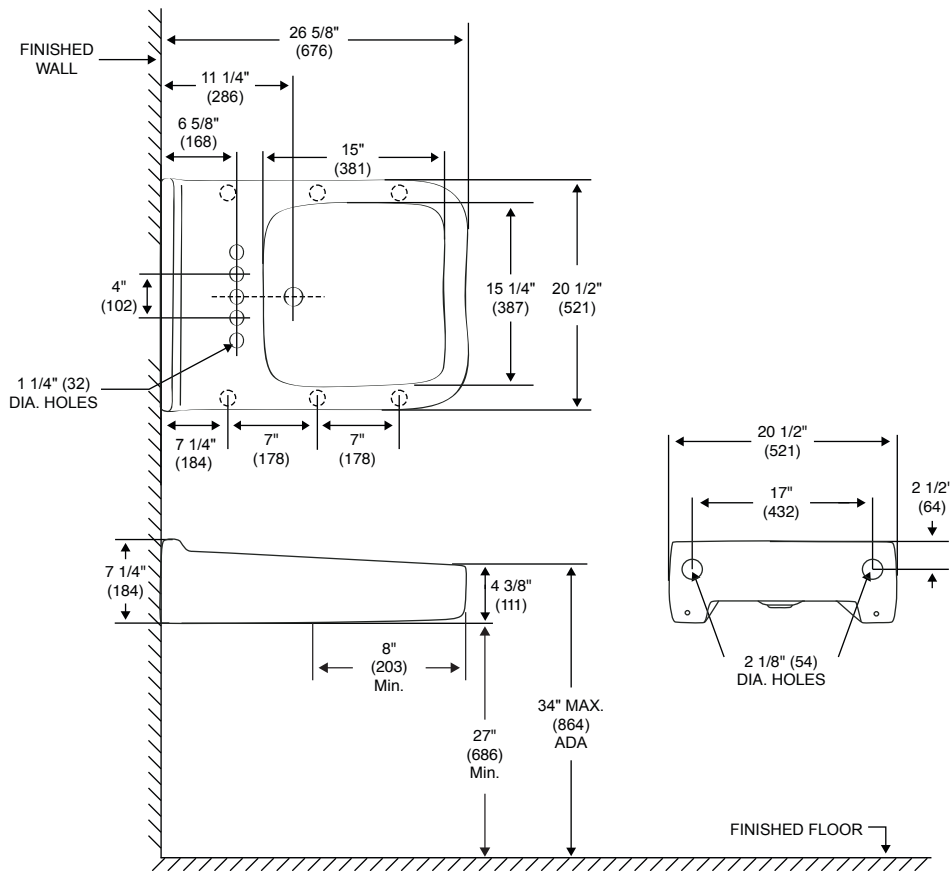

PF5704

Wall-mount Lavatory Vitreous China

Product Features

- Wall-mount vitreous china
- 27" x 20"
- 4" centers
- Punched for concealed arm carrier
- Concave front for easier wheelchair access
- ADA compliant
- Requires concealed arm carrier for installation (not included)

PF5704

Codes and Standards

- ADA
- IAPMO/UPC
- ASME/ANSI A112.19.2M
- CSA B45

Specified Model

Model	Model Description	Color Finishes
PF5704	Wall hung lav 27" x 20" - 4cc	○ White

PF5704

Wall-mount Lavatory Vitreous China

Product Specification:

The vitreous china wall-mount lavatory shall be 26 5/8" in length and 20 1/2" in width. Lavatory shall be punched for concealed arm carrier. Lavatory with overflow shall have 4" centers. Lavatory shall be PROFLO model PF5704.