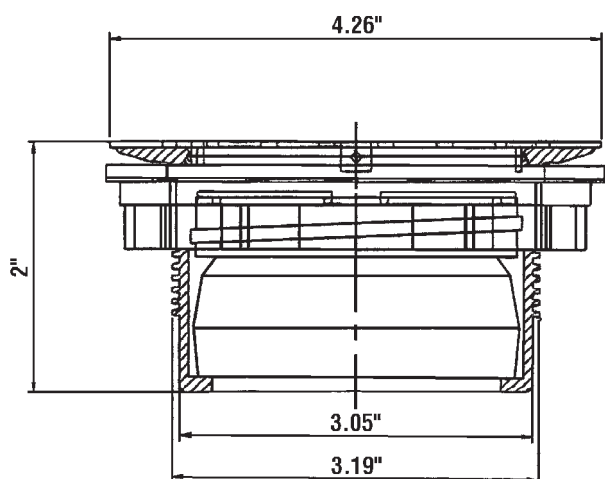

Warranty and Codes

This PROFLO product carries a 1-year limited warranty.
IAPMO, cUPC, ASME A112.18.2-2005 / CSA B125.2-2005