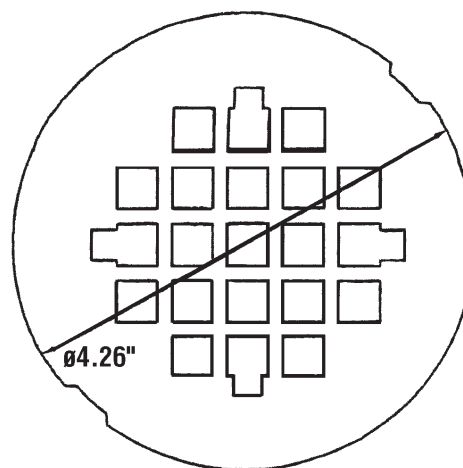

Warranty and Codes

This PROFLO product carries a 1-year limited warranty.
IAPMO, cUPC, ASME A112.18.2-2005 / CSA B125.2-2005