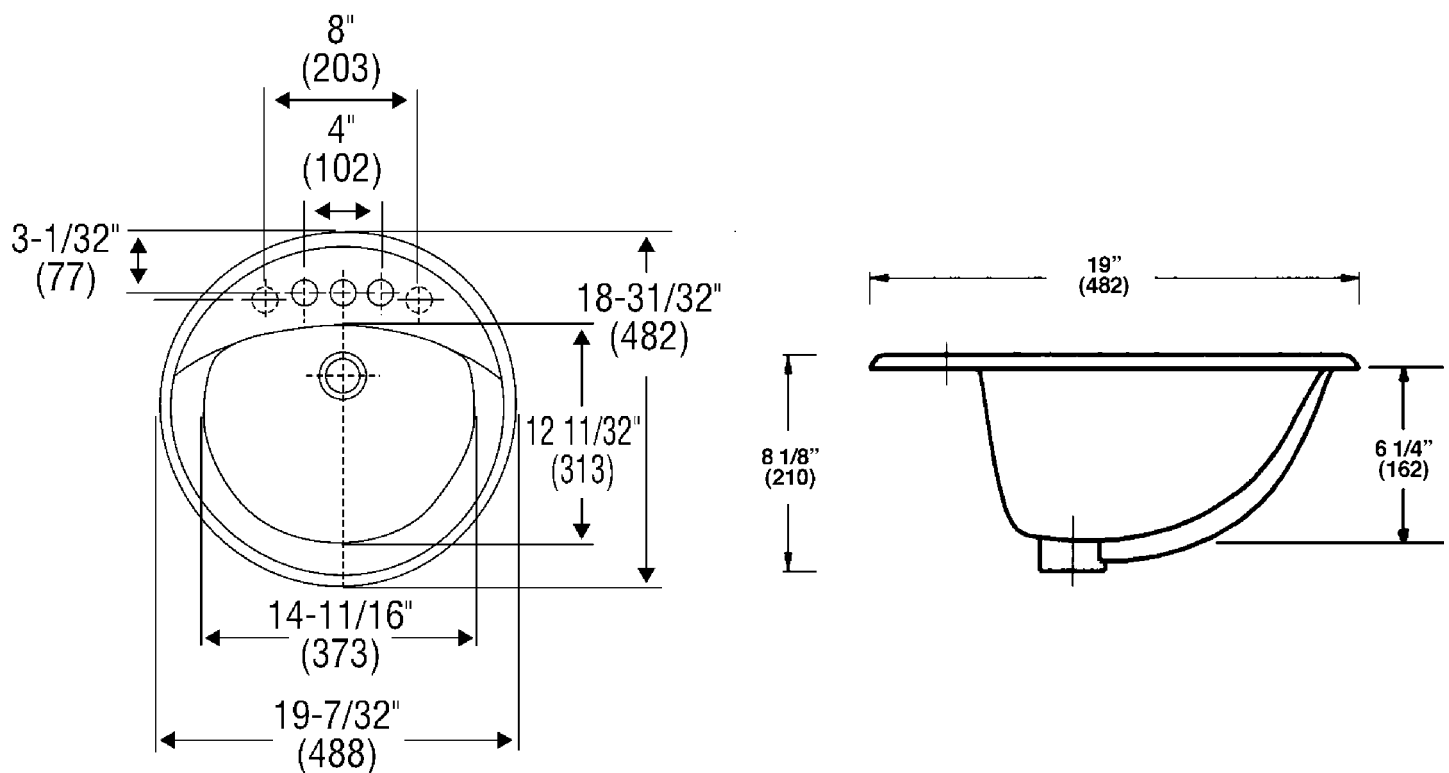

PF191R / PF194R / PF198R

Drop-in Lavatory Vitreous China - 19" Round

Product Features

- Vitreous china
- Self-rimming lavatory
- Concealed front overflow drain
- Available single hole, 4CC or 8CC
- Can be mounted for ADA installation
- Adhesive sealant included

PF194R

Codes and Standards

- ADA
- IAPMO/UPC
- ASME/ANSI A112.19.2M
- CSA B45

Specified Model

Model	Model Description	Color Finishes
PF191R	PF194R countertop lav 19" round 1 hole	○ White
PF194R	PF194R countertop lav 19" round 4cc	○ White ○ Biscuit
PF198R	PF194R countertop lav 19" round 8cc	○ White ○ Biscuit

PF191R / PF194R / PF198R

Drop-in Lavatory Vitreous China - 19" Round

Product Specification:

The self-rimming lavatory shall be 19" round. Lavatory shall be made of vitreous china. Lavatory shall have 8" centers (PF198R), 4" centers (PF194R), or single hole (PF191R). Lavatory shall include overflow.