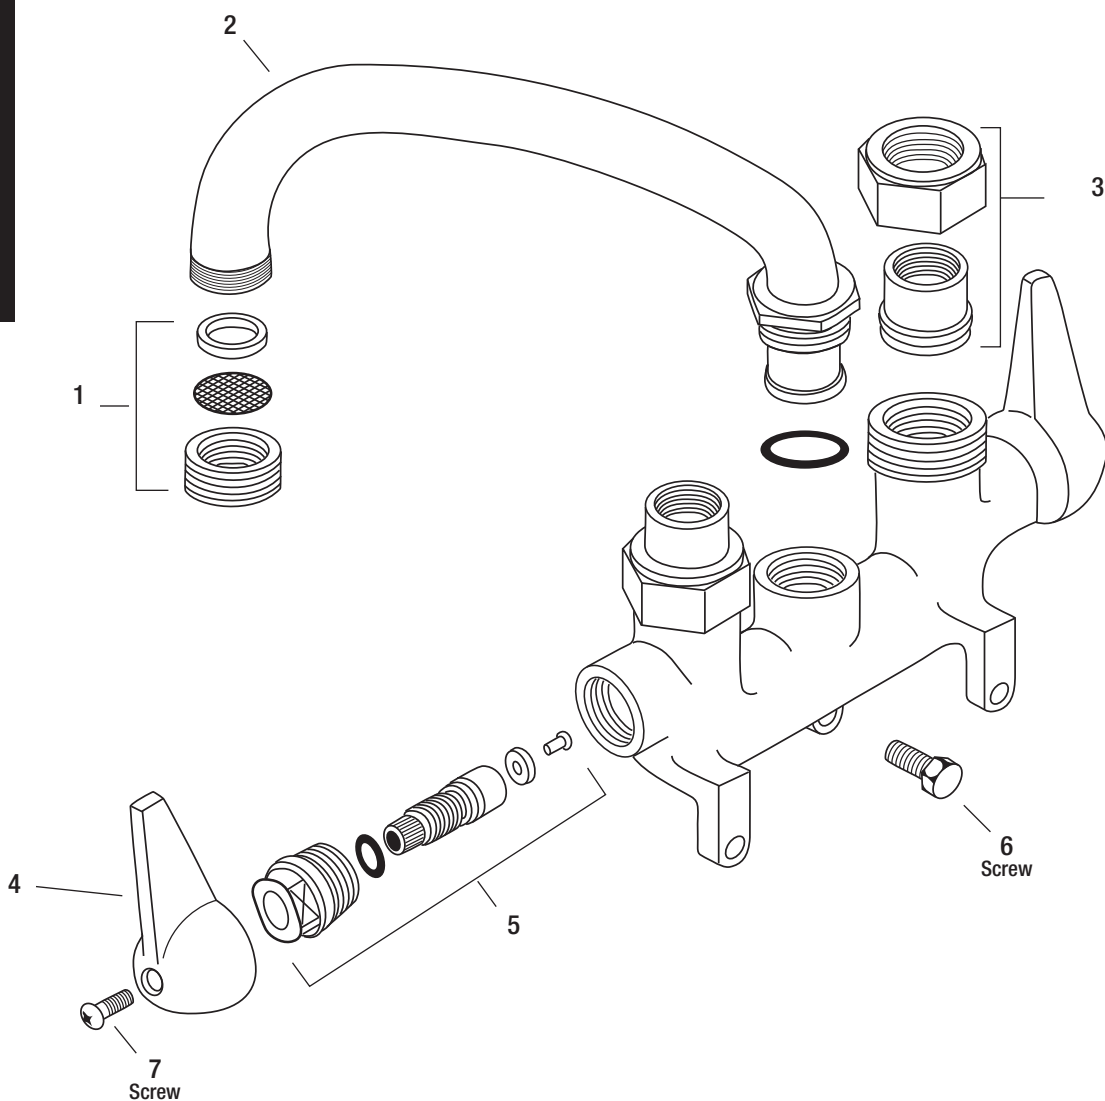

Laundry Tray Faucet

PF244

PF244

Warranty and Codes

This product comes complete with installation, operating, care and maintenance instructions. All PROFLO faucets carry a 1- year limited warranty. This product meets ANSI: A112.18.1M.