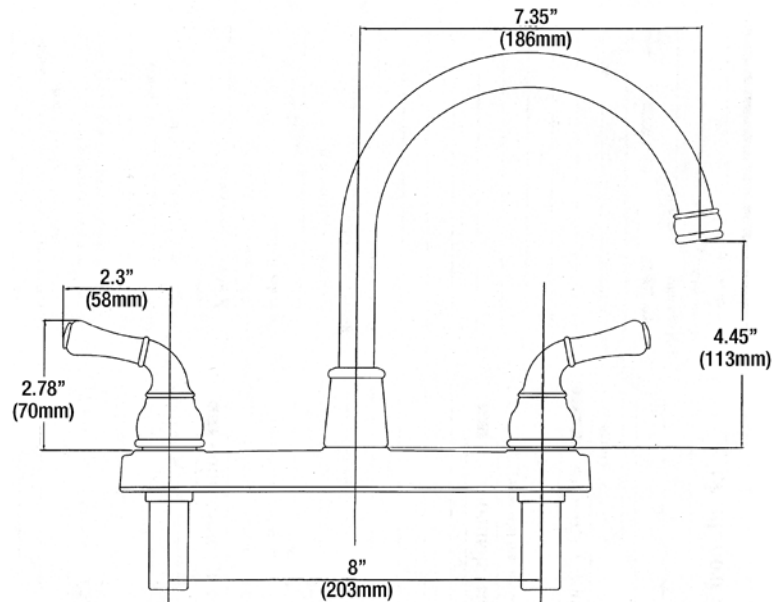

Product Specifications

Available Parts

- PF141551PKDiverter
- PF141567PK Chrome decorative lever handle insert (pair)
- PF140330PK Chrome spray head, hose and guide
- PF143150PK Chrome 2.0 GPM decorative aerator