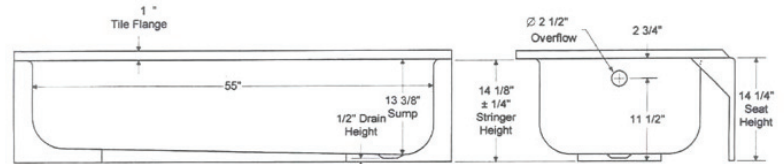

**PFB16R, PFB16L,
Above floor rough-in**