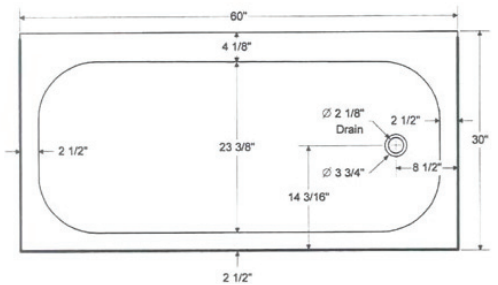

**PFB14R, PFB14L,
Standard rough-in**