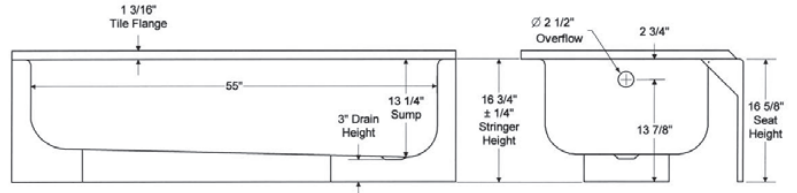

PFB14 / PFB16

Soaking Tubs 60" x 30"

Product Features

- Enameled steel bathtub
- 60" x 30" x 14-1/4"
- 60" x 30" x 16-5/8" AFR
- Full length tile flange
- Standard and above floor rough-in
- High gloss, stain resistant porcelain finish
- Non-skid bottom surface
- Available in white, bone, and biscuit
- ADA compliant when installed according to ADA guidelines

Available Colors

- White (WH)
- Bone (BO)
- Biscuit (BS)

Model Numbers

- **PFB14R** 60" x 30" x 14-1/4" bathtub RH non-skid
- **PFB14L** 60" x 30" x 14-1/4" bathtub LH non-skid
- **PFB16R** 60" x 30" x 16-5/8" bathtub
  RH above floor RI
- **PFB16L** 60" x 30" x 16-5/8" bathtub
  LH above floor RI

**PFB16R, PFB16L,
Above floor rough-in**

Warranty and Codes

These products come complete with installation, operating, care and maintenance instructions. All PROFLO fixtures carry a 1- year limited warranty. These products meet or exceed ASME/ANSI A12.19.4M.