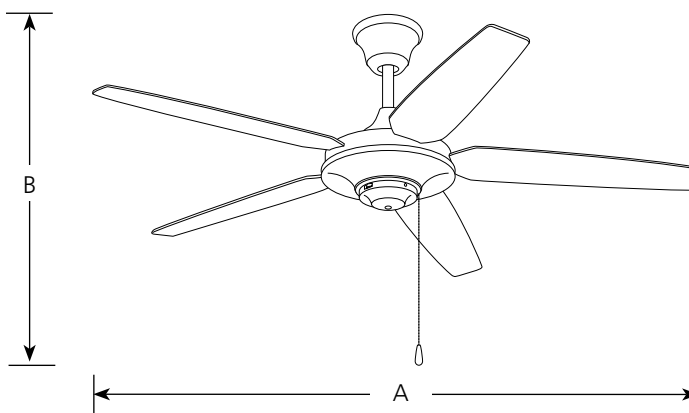

Indoor

54" Signature Plus AirPro

Ceiling Fan

Type _____

-09 -20 -30W
P2530 ☐ ☐ ☐

Finish

Catalog No	Finish			Dimensions (Inches)	
	Brushed Nickel	Antique Bronze	White	A	B
P2530	-09	-20	-30W	54	15-1/8

Blades

Side 1	Silver	Medium Cherry	White
Side 2	Natural Cherry	Classic Walnut	White

Specifications:

General

- 30 year limited warranty
- Energy Star Certified

Blades

- Five blades
- Reversible
- 12 degree pitch
- Sure Connect blade attachment system
  - Screws preinstalled in blades for attachment to motor arms
  - Special guides align blades to motor arms
  - Preinstalled rubber isolation pads minimize vibration noise
- MDF blade construction

Motor

- Triple capacitor speed control; manual reverse control
- 153mm dia x 18mm high
- Pull chain on brushed nickel (-09) is chrome with a maple fob, antique brass (-20) is oxide with a walnut fob, and white (-30W) has antique chrome chain with white fob

Mounting

- Dual ceiling mounting on downrod, or close to ceiling
- Quick Install canopy
- Installs without removing J-box screws

- Holds fan for wiring during installation
- Dual-mount for downrod or close to ceiling mounting
- A 1" x 6" downrod is included. Longer accessory downrods can be ordered separately
- Standard canopy designed for sloped ceilings up to 45 degrees (12:12 ceiling pitch) using downrod supplied or accessory downrods
- Oversized, textured die cast hanger ball reduces noise and wobble vibrations
- Canopy covers standard recessed 4" octagonal outlet box. Note: An outlet box assembly designed for fan installation is required (not included)
- Mounting hardware is included

Electrical

- 80" lead wires included
- Light fixture adaptable
- Pre-wired

High Speed Energy Information

- Airflow – 5,362 cfm
- Energy consumption – 65 watts
- Airflow efficiency – 82 cfm/watt

Labeling

- UL/CUL listed
- Energy Star Certified

Progress Lighting
701 Millennium Blvd.
Greenville, South Carolina
29607

www.progresslighting.com

Rev. 2/10