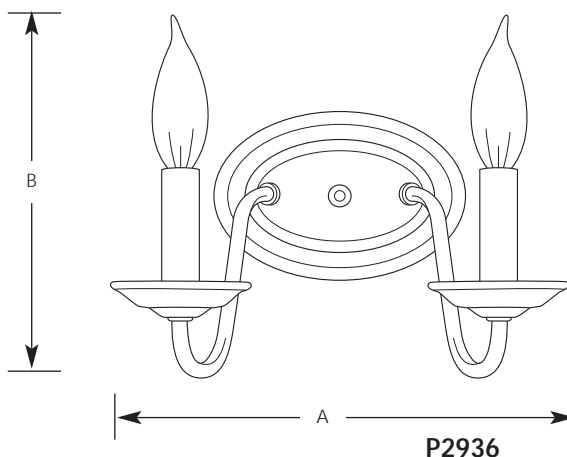

Type \_\_\_\_\_

-10

P2935

P2936

Catalog No.	Finish Polished Brass	Lamping	Dimensions (Inches)		
			A	B	C
P2935	-10	1 (c) 60w	4-1/4	6-3/4	6-1/2
P2936	-10	2 (c) 60w	10-1/4	5-3/4	5-3/4

**P2935**

**P2936**

**Specifications:**

General

- Polished Brass
- Oval shaped canopy

Mounting

- Wall mount
- Covers outlet box
- Canopy 4-1/8" w., 6-1/8" ht.
- Mounting strap for outlet box included

Electrical

- Candelabra socket
- White candle cover
- Pre-wired