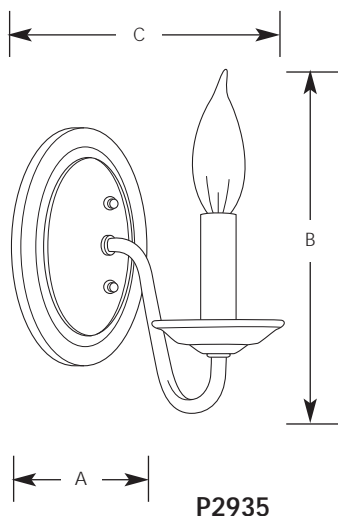

Type \_\_\_\_\_

-10

P2935

P2936

Catalog No.	Finish Polished Brass	Lamping	Dimensions (Inches)		
			A	B	C
P2935	-10	1 (c) 60w	4-1/4	6-3/4	6-1/2
P2936	-10	2 (c) 60w	10-1/4	5-3/4	5-3/4

**P2935**

**P2936**

**Specifications:**

General

- Polished Brass
- Oval shaped canopy

Mounting

- Wall mount
- Covers outlet box
- Canopy 4-1/8" w., 6-1/8" ht.
- Mounting strap for outlet box included

Electrical

- Candelabra socket
- White candle cover
- Pre-wired