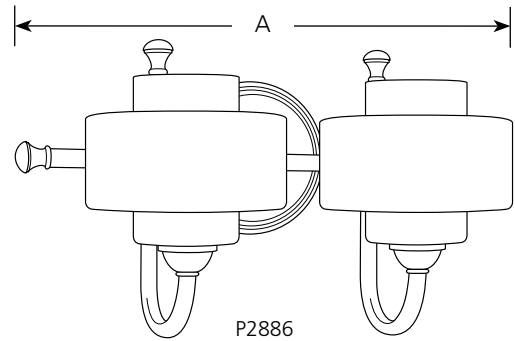

Type _____

-134WB

P2885

P2886

P2887

P2888

| Catalog No. | Finish | | Lamping | Dimensions (Inches) | | | |
|-------------|--------------|--------------------------------|---------|---------------------|---|-------|---|
| | Silver Ridge | | | A | B | C | D |
| P2885 | -134WB | 1 (c) (Krypton) 60w (included) | 6 | 9 | 8 | 5-1/2 | |
| P2886 | -134WB | 2 (c) (Krypton) 60w (included) | 16 | 9 | 8 | 5-1/2 | |
| P2887 | -134WB | 3 (c) (Krypton) 60w (included) | 23-1/2 | 9 | 8 | 5-1/2 | |
| P2888 | -134WB | 4 (c) (Krypton) 60w (included) | 31 | 9 | 8 | 5-1/2 | |

Specifications:

General

- Toasted linen double drum glass shades
- Painted Silver Ridge (-134WB) finish
- Mounts in "up" or "down" position
- Traditional style with a modern twist
- Curving details highlighted by Silver Ridge finish
- Steel construction
- Companion Bath and Vanity, Chandelier, Close-to-ceiling, Hall and Foyer, Pendant, Wall bracket, fixtures are available

Mounting

- Wall mount
- Back plate covers a standard 4" hexagonal recessed outlet box: 4-7/8" dia.
- Mounting strap for outlet box included

Electrical

- Pre-wired
- Candelabra base sockets

Labeling

- UL-CUL Damp location listed