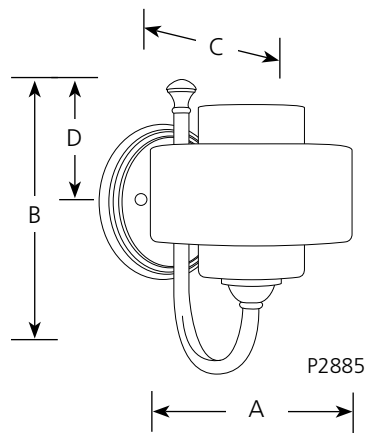

Type _____

-134WB

P2885

P2886

P2887

P2888

| Catalog No. | Finish | | Lamping | Dimensions (Inches) | | | |
|-------------|--------------|--------------------------------|---------|---------------------|---|-------|---|
| | Silver Ridge | | | A | B | C | D |
| P2885 | -134WB | 1 (c) (Krypton) 60w (included) | 6 | 9 | 8 | 5-1/2 | |
| P2886 | -134WB | 2 (c) (Krypton) 60w (included) | 16 | 9 | 8 | 5-1/2 | |
| P2887 | -134WB | 3 (c) (Krypton) 60w (included) | 23-1/2 | 9 | 8 | 5-1/2 | |
| P2888 | -134WB | 4 (c) (Krypton) 60w (included) | 31 | 9 | 8 | 5-1/2 | |

Specifications:

General

- Toasted linen double drum glass shades
- Painted Silver Ridge (-134WB) finish
- Mounts in "up" or "down" position
- Traditional style with a modern twist
- Curving details highlighted by Silver Ridge finish
- Steel construction
- Companion Bath and Vanity, Chandelier, Close-to-ceiling, Hall and Foyer, Pendant, Wall bracket, fixtures are available

Mounting

- Wall mount
- Back plate covers a standard 4" hexagonal recessed outlet box: 4-7/8" dia.
- Mounting strap for outlet box included

Electrical

- Pre-wired
- Candelabra base sockets

Labeling

- UL-CUL Damp location listed