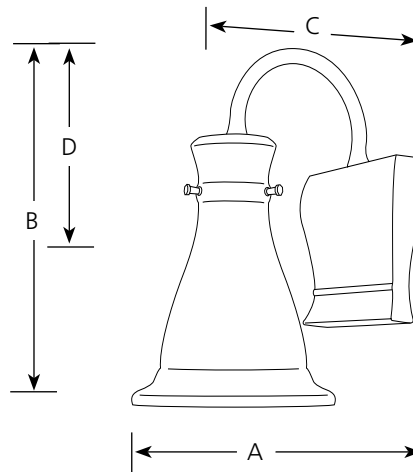

Catalog No.	Finish			Lamping	Dimensions (Inches)			
	Aged Pewter	Brushed Nickel	Polished Chrome		A	B	C	D
P3145	-03	-09	-15	1 (m) 100w	6-1/4	10	8	4-1/2
P3146	-03	-09	-15	2 (m) 100w	14-3/4	10	8	4-1/2
P3147	-03	-09	-15	3 (m) 100w	23-1/8	10	8	4-1/2
P3148	-03	-09	-15	4 (m) 100w	31-1/2	10	8	4-1/2

Specifications:

General

- Vase shaped white opal glass shades, 6-1/4" dia. x 7-1/2" tall, 2-1/4" dia. center hole
- Coordinates with Delta faucet and accessories from their Lockwood collection
- Can be mounted in the "up" or "down" position
- Steel construction
- Plated finishes.

Mounting

- Backplate is 5-3/4" W x 4-3/4" x 1" deep
- Wall mounted
- Canopy covers a standard recessed 4" octagonal outlet box
- Mounting strap for outlet box included

Electrical

- Ceramic medium based sockets
- Pre-wired