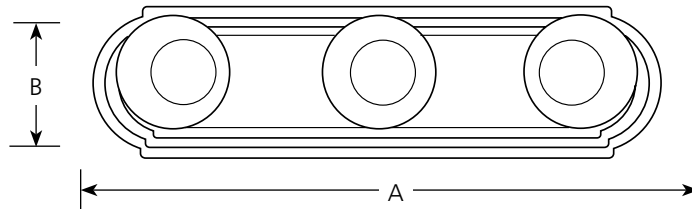

Incandescent

**Broadway Lights**  
Open Face

**Bath & Vanity**

Type \_\_\_\_\_  
-15  
P3038

Catalog No.	Finish	Lamping	Dimensions (Inches)	
	Polished Chrome		A	B
P3038	-15	4 (m) 60w	18	4-1/2

**Specifications:**

General

- Sculptured round ends
- Steel construction
- Sockets are enclosed with matching cups
- Socket spacing is 6" on centers
- Plated finishes
- Medium based G lamps recommended
- Can be ceiling mounted using 25 watt lamps