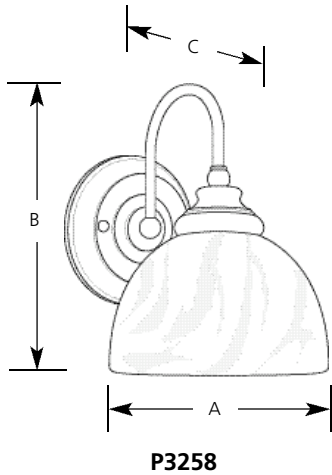

Type	-06	-08
P3258	<input type="checkbox"/>	<input type="checkbox"/>
P3259	<input type="checkbox"/>	<input type="checkbox"/>
P3260	<input type="checkbox"/>	<input type="checkbox"/>
P3261	<input type="checkbox"/>	<input type="checkbox"/>

Catalog No.	Finish		Lamping	Dimensions (Inches)		
	Pearl Nickel	Brushed Platinum		A	B	C
P3258	-06	-08	1 (m) 100w	7	9-5/8	8-3/8
P3259	-06	-08	2 (m) 100w	15-1/8	9-5/8	8-3/8
P3260	-06	-08	3 (m) 100w	23-1/8	9-5/8	8-3/8
P3261	-06	-08	5 (m) 100w	39-1/8	8-3/8	

Specifications:

General

- Satin white alabaster glass shades
- Compliments faucet finishes from Delta and Moen
- Pearl nickel plated finish with polished brass accents matches Delta faucet
- Brushed platinum finish with polished chrome accents matches Moen faucet
- Cast backplate 3259, 3260 & 3261
- Quality plated finishes with protective laquer coating
- Four sizes of bath brackets
- Glass can be mounted in up or down position