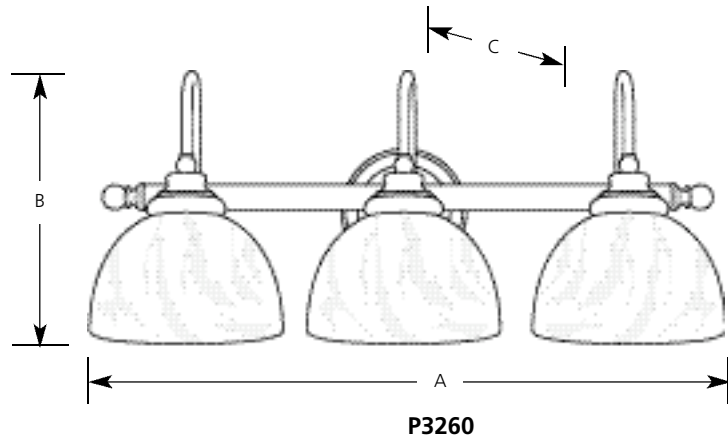

Catalog No.	Finish		Lamping	Dimensions (Inches)		
	Pearl Nickel	Brushed Platinum		A	B	C
P3258	-06	-08	1 (m) 100w	7	9-5/8	8-3/8
P3259	-06	-08	2 (m) 100w	15-1/8	9-5/8	8-3/8
P3260	-06	-08	3 (m) 100w	23-1/8	9-5/8	8-3/8
P3261	-06	-08	5 (m) 100w	39-1/8	8-3/8	

Specifications:

General

- Satin white alabaster glass shades
- Compliments faucet finishes from Delta and Moen
- Pearl nickel plated finish with polished brass accents matches Delta faucet
- Brushed platinum finish with polished chrome accents matches Moen faucet
- Cast backplate 3259, 3260 & 3261
- Quality plated finishes with protective laquer coating
- Four sizes of bath brackets
- Glass can be mounted in up or down position