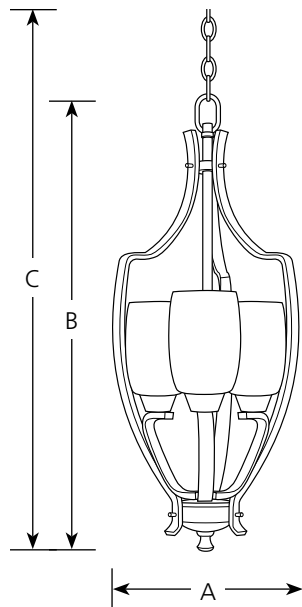

P3509

P3510

Specifications:

General

- Etched glass tulip shaped shades enclosed in an open strap style cage
- Glass-
P3509- 4" dia., 5-1/4" ht., 1-5/8" center hole
P3510- 4" dia., 8-1/8" ht., 1-5/8" center hole
- Brushed Nickel (-09) is plated
- Antique Bronze (-20) is hand painted
- Steel construction
- Six feet of 9 gauge chain supplied
- Companion chandelier, hall and foyer, wall bracket, close to ceiling, pendant, and bath and vanity units

Mounting

- Ceiling chain mounted
- Canopy covers a standard 4" hexagonal outlet box
- Mounting strap for outlet box included

Electrical

- Phenolic candelabra based sockets
- 15 feet of wire
- Pre-wired

Labeling

- UL-CUL listed

Compact Fluorescent

**Westin
Energy Star**

Foyer

Type _____
 -09EBWB -20EBWB
 P3509

Catalog No.	Finish		Lamping	Dimensions (Inches)		
	Brushed Nickel	Antique Bronze		A	B	C
P3509	-09EBWB	-20EBWB	3 13w CFL (Included)	12	26	101

P3509

P3510

Specifications:

General

- Etched glass tulip shaped shades enclosed in an open strap style cage
Glass- 4" dia., 5-1/4" ht., 1-5/8" center hole
- Three 13 watt Compact Fluorescent lamps included
- Brushed Nickel (-09) is plated
- Antique Bronze (-20) is hand painted
- Steel construction
- Six feet of 9 gauge chain supplied
- Energy Star certified
- Companion chandelier, hall and foyer, wall bracket, close to ceiling, pendant, and bath and vanity units