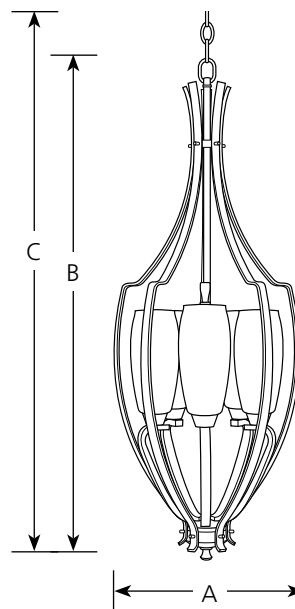

Type	-09	-20
P3509	<input type="checkbox"/>	<input type="checkbox"/>
P3510	<input type="checkbox"/>	<input type="checkbox"/>

Catalog No.	Finish		Lamping	Dimensions (Inches)		
	Brushed Nickel	Antique Bronze		A	B	C
P3509	-09	-20	3 (c) 60w	12	26	101
P3510	-09	-20	5 (c) 60w	16	43	118

P3509

P3510

Specifications:

General

- Etched glass tulip shaped shades enclosed in an open strap style cage
- Glass-
P3509- 4" dia., 5-1/4" ht., 1-5/8" center hole
P3510- 4" dia., 8-1/8" ht., 1-5/8" center hole
- Brushed Nickel (-09) is plated
- Antique Bronze (-20) is hand painted
- Steel construction
- Six feet of 9 gauge chain supplied
- Companion chandelier, hall and foyer, wall bracket, close to ceiling, pendant, and bath and vanity units

Mounting

- Ceiling chain mounted
- Canopy covers a standard 4" hexagonal outlet box
- Mounting strap for outlet box included

Electrical

- Phenolic candelabra based sockets
- 15 feet of wire
- Pre-wired

Labeling

P3509

P3510

Specifications:

General

- Etched glass tulip shaped shades enclosed in an open strap style cage
Glass- 4" dia., 5-1/4" ht., 1-5/8" center hole
- Three 13 watt Compact Fluorescent lamps included
- Brushed Nickel (-09) is plated
- Antique Bronze (-20) is hand painted
- Steel construction
- Six feet of 9 gauge chain supplied
- Energy Star certified
- Companion chandelier, hall and foyer, wall bracket, close to ceiling, pendant, and bath and vanity units