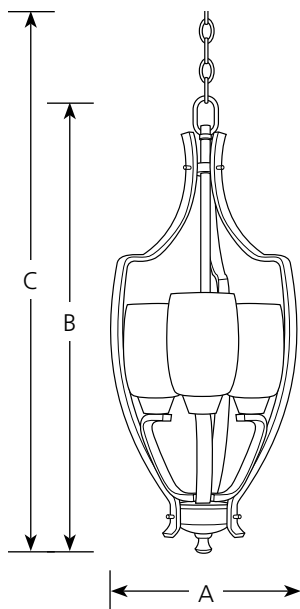

Type	-09	-20
P3509	<input type="checkbox"/>	<input type="checkbox"/>
P3510	<input type="checkbox"/>	<input type="checkbox"/>

Catalog No.	Finish		Lamping	Dimensions (Inches)		
	Brushed Nickel	Antique Bronze		A	B	C
P3509	-09	-20	3 (c) 60w	12	26	101
P3510	-09	-20	5 (c) 60w	16	43	118

P3509

P3510

Specifications:

General

- Etched glass tulip shaped shades enclosed in an open strap style cage
- Glass-
P3509- 4" dia., 5-1/4" ht., 1-5/8" center hole
P3510- 4" dia., 8-1/8" ht., 1-5/8" center hole
- Brushed Nickel (-09) is plated
- Antique Bronze (-20) is hand painted
- Steel construction
- Six feet of 9 gauge chain supplied
- Companion chandelier, hall and foyer, wall bracket, close to ceiling, pendant, and bath and vanity units

Mounting

- Ceiling chain mounted
- Canopy covers a standard 4" hexagonal outlet box
- Mounting strap for outlet box included

Electrical

- Phenolic candelabra based sockets
- 15 feet of wire
- Pre-wired

Labeling

P3509

P3510

Specifications:

General

- Etched glass tulip shaped shades enclosed in an open strap style cage
Glass- 4" dia., 5-1/4" ht., 1-5/8" center hole
- Three 13 watt Compact Fluorescent lamps included
- Brushed Nickel (-09) is plated
- Antique Bronze (-20) is hand painted
- Steel construction
- Six feet of 9 gauge chain supplied
- Energy Star certified
- Companion chandelier, hall and foyer, wall bracket, close to ceiling, pendant, and bath and vanity units