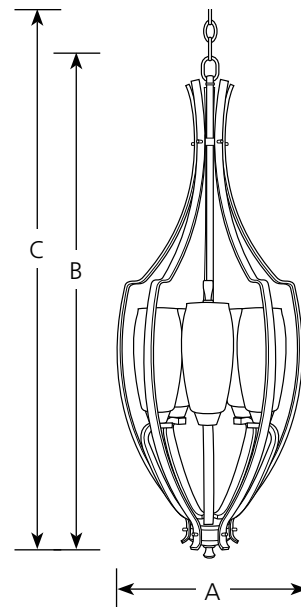

P3509

P3510

Specifications:

General

- Etched glass tulip shaped shades enclosed in an open strap style cage
- Glass-
P3509- 4" dia., 5-1/4" ht., 1-5/8" center hole
P3510- 4" dia., 8-1/8" ht., 1-5/8" center hole
- Brushed Nickel (-09) is plated
- Antique Bronze (-20) is hand painted
- Steel construction
- Six feet of 9 gauge chain supplied
- Companion chandelier, hall and foyer, wall bracket, close to ceiling, pendant, and bath and vanity units

Mounting

- Ceiling chain mounted
- Canopy covers a standard 4" hexagonal outlet box
- Mounting strap for outlet box included

Electrical

- Phenolic candelabra based sockets
- 15 feet of wire
- Pre-wired

Labeling

- UL-CUL listed

Compact Fluorescent

**Westin
Energy Star**

Foyer

Type _____
 -09EBWB -20EBWB
 P3509

Catalog No.	Finish		Lamping	Dimensions (Inches)		
	Brushed Nickel	Antique Bronze		A	B	C
P3509	-09EBWB	-20EBWB	3 13w CFL (Included)	12	26	101

P3509

P3510

Specifications:

General

- Etched glass tulip shaped shades enclosed in an open strap style cage
Glass- 4" dia., 5-1/4" ht., 1-5/8" center hole
- Three 13 watt Compact Fluorescent lamps included
- Brushed Nickel (-09) is plated
- Antique Bronze (-20) is hand painted
- Steel construction
- Six feet of 9 gauge chain supplied
- Energy Star certified
- Companion chandelier, hall and foyer, wall bracket, close to ceiling, pendant, and bath and vanity units