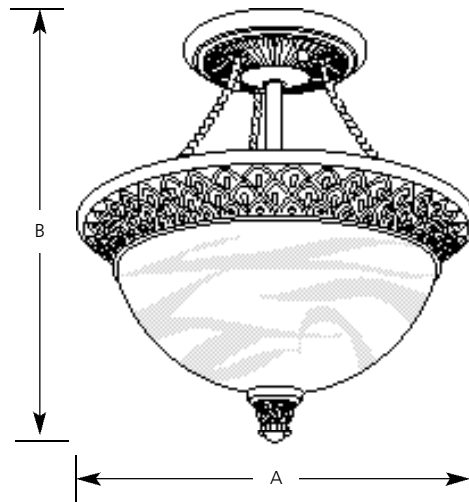

Type _____
 -42 -86
 P3541

Catalog No.	Finish		Lamping	Dimensions (Inches)	
	Seabrook	Burnished Chestnut		A	B
P3541	-42	-86	2 (m) 100w	13-1/8	13-1/4

Specifications:

General

- Antique alabaster glass
- Pineapple patterned details
- Cast resin trim
- Flush mount
- Hand painted finish
- Companion fixtures: Chandeliers, Wall Sconce, Semi-flush, Hall & Foyer, Pendant, Bath & Vanity

Mounting

- Ceiling mount
- Covers outlet box
- Canopy is 6" dia.
- Mounting strap for outlet box included

Electrical

- Porcelain sockets
- Pre-wired

Labeling

- UL-CUL listed