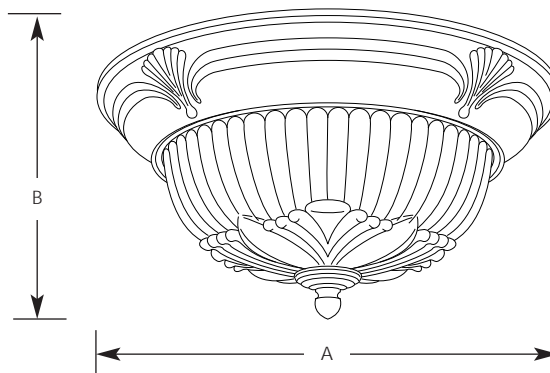

Type _____

	-10	-18
P3505	<input type="checkbox"/>	<input type="checkbox"/>
P3506	<input type="checkbox"/>	<input type="checkbox"/>
P3507	<input type="checkbox"/>	<input type="checkbox"/>

Catalog No.	Finish		Lamping	Dimensions (Inches)	
	Polished Brass	Venetian Gold		A	B
P3505	-10	-18	2 (m) 60w	11-7/8	5-3/4
P3506	-10	-18	2 (m) 75w	13-1/4	6
P3507	-10	-18	3 (m) 60w	15-1/4	6-5/8

Specifications:

General

- Steel construction with hand painted finish (-18)
- Steel construction with Polished Brass finish (-10)
- Unique patterned etched glass
- Stamped detail on ceiling pan
- Companion bath brackets