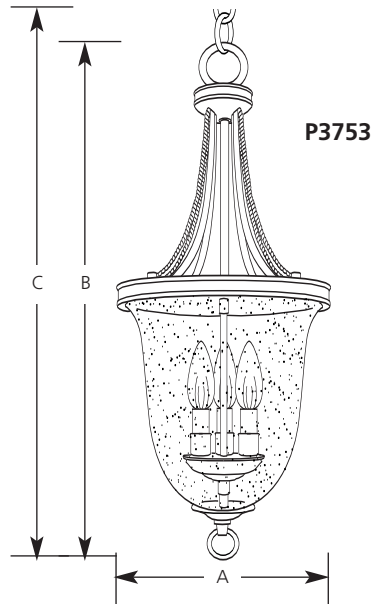

Type	-09	-33	-77
P3753	<input type="checkbox"/>	<input type="checkbox"/>	<input type="checkbox"/>
P3754	<input type="checkbox"/>	<input type="checkbox"/>	<input type="checkbox"/>

Catalog No.	Finish			Lamping	Dimensions (Inches)		
	Brushed Nickel	Cobble-stone	Forged Bronze		A	B	C
P3753	-09	-33	-77	3 (c) 60w	9-3/4	24-1/2	98
P3754	-09	-33	-77	6 (c) 60w	14-1/4	36-1/2	158

Specifications:

General

- Clear seedy glass bowl
- Decorative tubing, wire rope details and a glass retaining ring
- Brushed (-09) Nickel finish is plated, the rest are hand painted
- Six feet of 9 gauge chain supplied for P3753
- Ten feet of 9 gauge chain supplied for P3754

Electrical

- Candelabra base socket
- 15 feet of wire
- Pre-wired

Labeling

- UL-CUL listed

Mounting

- Ceiling mount on chain
- Covers outlet box
- Canopy 4-3/4" dia.
- Mounting strap for outlet box included