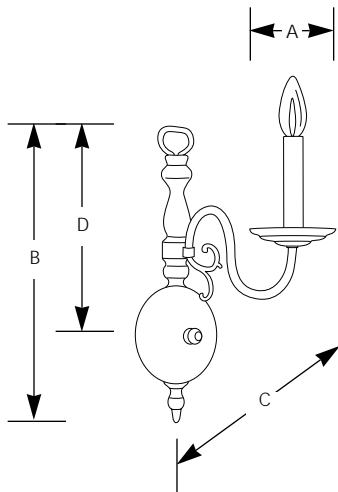

Type _____

-10

P3801

P3802

Catalog No.	Finish Polished Brass	Lamping	Dimensions (Inches)			
			A	B	C	D
P3801	-10	1 (c) 60w	4-1/2	14	9	9-1/4
P3802	-10	2 (c) 60w	13-3/4	14	7	9-1/4

Specifications:

General

- Polished Solid Brass
- Half ball canopy
- Cast arm backs
- Companion chandeliers and hall and foyer units available
- Optional clear glass shades available (P8633-10)
- Accessory solid brass candle caps (P8788-10)

Mounting

- Wall mount
- Covers outlet box
- Half ball portion of canopy covering outlet box is 4-1/4" diameter
- Mounting strap for outlet box included

Electrical

- Candelabra phenolic socket
- White candle cover
- Pre-wired