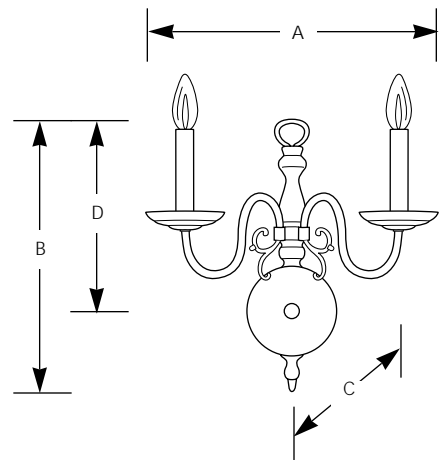

Type _____

-10

P3801

P3802

Catalog No.	Finish Polished Brass	Lamping	Dimensions (Inches)			
			A	B	C	D
P3801	-10	1 (c) 60w	4-1/2	14	9	9-1/4
P3802	-10	2 (c) 60w	13-3/4	14	7	9-1/4

Specifications:

General

- Polished Solid Brass
- Half ball canopy
- Cast arm backs
- Companion chandeliers and hall and foyer units available
- Optional clear glass shades available (P8633-10)
- Accessory solid brass candle caps (P8788-10)

Mounting

- Wall mount
- Covers outlet box
- Half ball portion of canopy covering outlet box is 4-1/4" diameter
- Mounting strap for outlet box included

Electrical

- Candelabra phenolic socket
- White candle cover
- Pre-wired