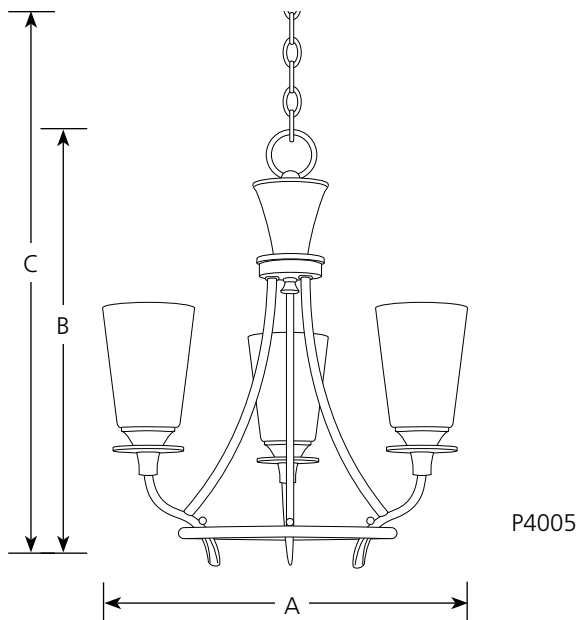

Type _____

-77

P4005

P4006

Catalog No.	Finish Forged Bronze	Lamping	Dimensions (Inches)		
			A	B	C
P4005	-77	3 (c) 60w	17	19	94
P4006	-77	5 (c) 60w	23	22-1/2	98

Specifications:

General

- Seeded topaz glass bowl (3-3/4" dia., 5-1/4" ht., 1-5/8" center hole)
- Sweeping inner arms contained by circular rings
- Bobeche effect below glass shades
- Six feet of 9 gauge chain supplied
- Hand painted forged bronze finish
- Steel construction
- Companion chandelier, hall and foyer, wall bracket, close to ceiling, pendant, and bath and vanity units

Mounting

- Ceiling chain mounted
- Canopy covers a standard 4" hexagonal outlet box
- Mounting strap for outlet box included

Electrical

- Ceramic candelabra based sockets
- 15 feet of wire
- Pre-wired

Labeling