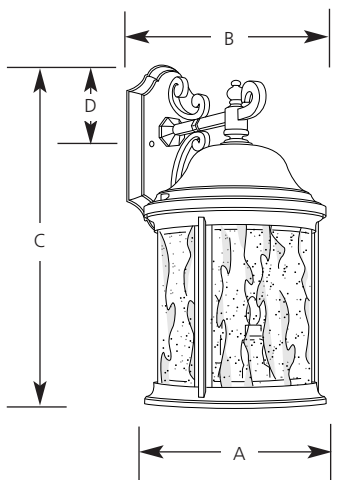

Catalog No.	Finish		Lamping	Dimensions (Inches)			
	Textured Black	Cobble-stone		A	B	C	D
P5649	-31	-33	2 (c) 60w	6-5/8	9-3/8	15-3/4	4
P5650	-31	-33	3 (c) 60w	8-5/8	10-3/8	17-1/4	4-1/2
P5651	-31	-33	3 (c) 60w	9-5/8	12-3/4	20-1/2	7
P5652	-31	-33	3 (c) 60w	8-5/8	12-3/8	26-1/4	19-1/4
P5653	-31	-33	3 (c) 60w	9-5/8	12-3/4	28	21

P5649, P5650, P5651

P5652, P5653

**Specifications:**

General

- Textured Black (-31) and Cobblestone (-33) finishes
- Candle covers match fixture finish
- Die-cast aluminum construction
- Solid brass interior components
- Cast wall plate
- Water-seeded glass panels  
 P5649: 4-7/16"W x 5-7/8" ht.  
 P5650: 5-13/16"W x 6-15/16" ht.  
 P5651: 6-3/4" W x 7-11/16" ht.  
 P5652: 15-13/16" W x 6-15/16" ht.  
 P5653: 6-3/4" W x 7-11/16" ht.
- Each glass panel replaceable
- Matching post, chain-hung and ceiling mounted units available