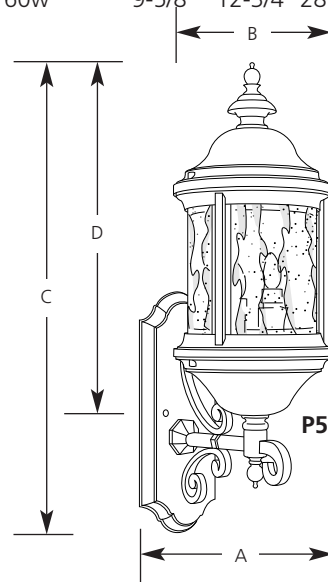

Catalog No.	Finish		Lamping	Dimensions (Inches)			
	Textured Black	Cobble-stone		A	B	C	D
P5649	-31	-33	2 (c) 60w	6-5/8	9-3/8	15-3/4	4
P5650	-31	-33	3 (c) 60w	8-5/8	10-3/8	17-1/4	4-1/2
P5651	-31	-33	3 (c) 60w	9-5/8	12-3/4	20-1/2	7
P5652	-31	-33	3 (c) 60w	8-5/8	12-3/8	26-1/4	19-1/4
P5653	-31	-33	3 (c) 60w	9-5/8	12-3/4	28	21

P5649, P5650, P5651

P5652, P5653

**Specifications:**

General

- Textured Black (-31) and Cobblestone (-33) finishes
- Candle covers match fixture finish
- Die-cast aluminum construction
- Solid brass interior components
- Cast wall plate
- Water-seeded glass panels  
 P5649: 4-7/16"W x 5-7/8" ht.  
 P5650: 5-13/16"W x 6-15/16" ht.  
 P5651: 6-3/4" W x 7-11/16" ht.  
 P5652: 15-13/16" W x 6-15/16" ht.  
 P5653: 6-3/4" W x 7-11/16" ht.
- Each glass panel replaceable
- Matching post, chain-hung and ceiling mounted units available