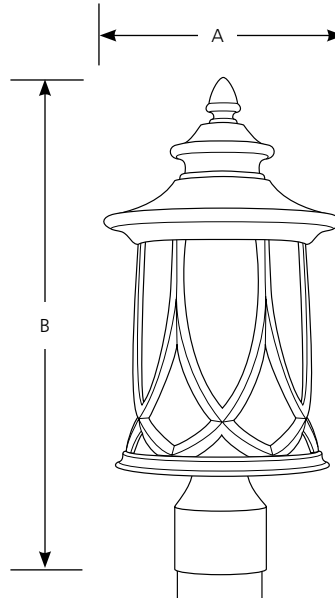

Type _____

-122

P6404

Catalog No.	Finish	Lamping	Dimensions (Inches)	
	Aged Copper		A	B
P6404	-122	1 (m) 100w	8-1/2	17-3/8

Specifications:

General

- Etched amber glass shade: 6-9/16" dia., 8-1/8" ht.
- Powder with liquid top coat Aged Copper (-122) finish
- Aluminum construction
- Companion Chain hung lantern, Wall lantern, fixtures are available

Electrical

- Medium base ceramic sockets
- Pre-wired

Labeling

- cCSAus Wet location listed

Mounting

- Post top mount
- Fits a 3" post or pedestal mount (order separately)