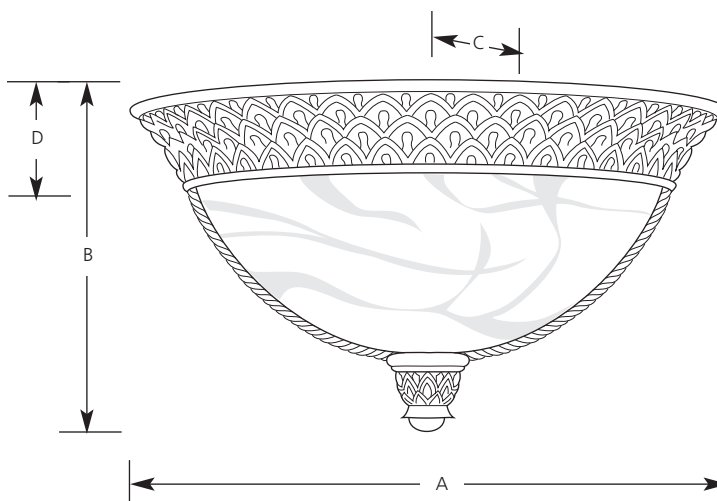

Type _____
 -42 -86
 P7210

Catalog No.	Finish		Lamping	Dimensions (Inches)			
	Seabrook	Chestnut		A	B	C	D
P7210	-42	-86	1 (m) 100w	13	7	6-1/2	2-3/4

Specifications:

General

- Antique alabaster glass: 10-7/16" Dia. x 4-1/32" ht., 5-5/32" D
- Cast resin trim
- Pineapple pattern details
- Twisted rope accents
- Hand painted finishes
- Wall mounted
- Companion fixtures: Chandeliers, Close-to-Ceiling, Hall & Foyer, Pendant, Bath and Vanity