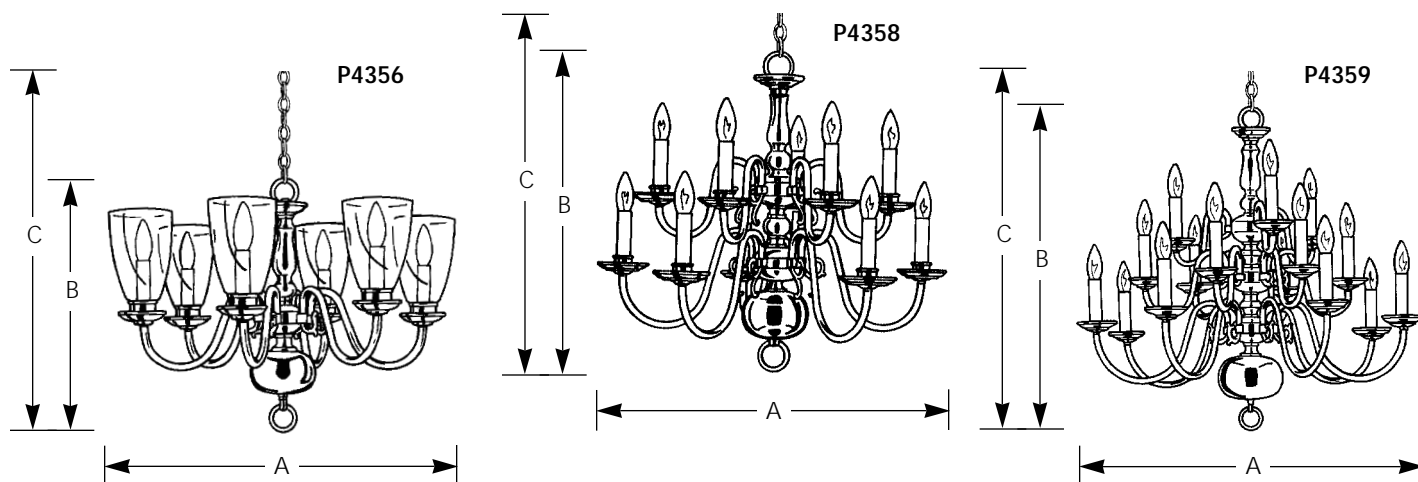

Catalog No.	Finish		Number of Tiers	Lamping	Dimensions (Inches)		
	Polished Brass	Pewter			A	B	C
P4355	-10	N/A	Single	5 (c) 60w	24	18	42
P4356	-10	-17	Single	6 (c) 60w	25	18	42
P4357	-10	N/A	Single	8 (c) 60w	26	18	42
P4358	-10	N/A	Two	10 (c) 60w	26	23	42
P4359	-10	N/A	Three	15 (c) 60w	26	27-1/4	54

Specifications:

General

- Solid brass construction
- Polished Brass (-10) or Pewter (-17) finishes where indicated
- Cast scroll arm backs
- 2 feet of 9 gauge chain
- Companion foyer and wall brackets
- Optional clear glass shade accessory P8633-10 available

Mounting

- Chain hung ceiling
- Covers outlet box
- Mounting strap for outlet box included
- Canopy 5" dia.

Electrical

- 15 feet of wire
- Phenolic candelabra sockets
- White candle covers
- P8788-10 optional candle caps available
- Pre-wired