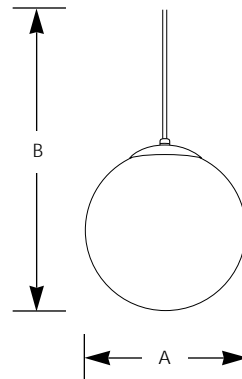

Type _____

-29

P4401

P4402

P4403

Catalog No.	Finish	Lamping	Dimensions (Inches)	
	Black		A	B
P4401	-29	1 (m) 60w	8	48
P4402	-29	1 (m) 100w	10	50
P4403	-29	1 (m) 150w	12	52

Specifications:

General

- Opal cased glass globes
- Evenly diffused illumination
- White cord canopy and cap

Mounting

- Cord hung ceiling
- Covers outlet box
- Mounting strap furnished for outlet box
- Canopy 5-3/4" dia.

Electrical

- Three conductor SJT cord
- Ceramic socket
- Cord extender (P8625-30) available
- Pre-wired

Labeling

- UL-CUL listed