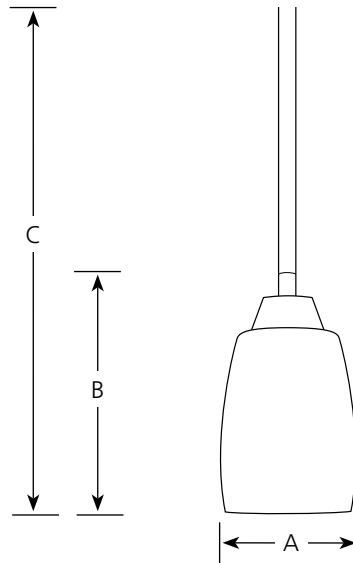

Type _____

-09 -20

P5108

Finish

Dimensions (Inches)

Catalog No.	Finish		Lamping	Dimensions (Inches)		
	Brushed Nickel	Antique Bronze		A	B	C
P5108	-09	-20	1 (m) 100w	4	6-3/4	63

Specifications:

General

- Etched glass tulip shaped shade, 4" dia. x 5-1/4" T, 1-5/8" center hole
- Brushed Nickel (-09) finish is plated
- Antique Bronze (-20) is hand painted
- Steel construction
- 2- 12" and 2- 15" matching stem sections supplied with concealed connectors
- Companion chandelier, hall and foyer, pendant, close to ceiling, wall bracket, and bath and vanity units

Mounting

- Ceiling stem mounted
- Canopy has a hang straight swivel which can be used on sloped ceilings
- Canopy covers a standard 4" hexagonal outlet box
- Mounting strap for outlet box included

Electrical

P5108

Finish

Dimensions (Inches)

Catalog No.	Finish		Lamping	Dimensions (Inches)		
	Brushed Nickel	Antique Bronze		A	B	C
P5108	-09EBWB	-20EBWB	1 13w CFL Included	4	6-3/4	63-1/2

Specifications:

General

- Etched glass tulip shaped shade: 4" dia. x 5-1/4" ht., 1-5/8" center hole
- One 13 watt Compact Fluorescent lamp included
- Brushed Nickel (-09) finish is plated
- Antique Bronze (-20) is hand painted
- Steel construction
- 2- 6", 1- 12" and 2- 15" matching stem sections supplied with concealed connectors
- Energy Star certified
- Companion chandelier, hall and foyer, pendant, close to ceiling, wall bracket, and bath and vanity units