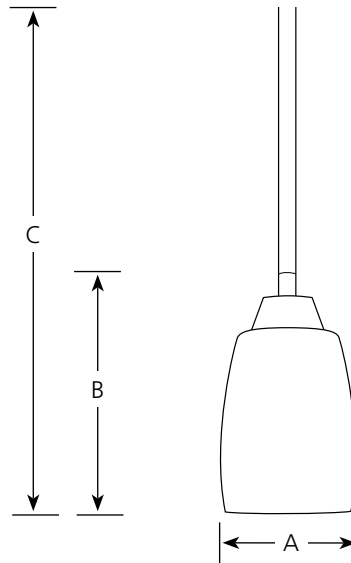

- Etched glass tulip shaped shade, 4" dia. x 5-1/4" T, 1-5/8" center hole
- Brushed Nickel (-09) finish is plated
- Antique Bronze (-20) is hand painted
- Steel construction
- 2- 12" and 2- 15" matching stem sections supplied with concealed connectors
- Companion chandelier, hall and foyer, pendant, close to ceiling, wall bracket, and bath and vanity units

Mounting

- Ceiling stem mounted
- Canopy has a hang straight swivel which can be used on sloped ceilings
- Canopy covers a standard 4" hexagonal outlet box
- Mounting strap for outlet box included

Electrical

P5108

Finish

Dimensions (Inches)

Catalog No.	Finish		Lamping	Dimensions (Inches)		
	Brushed Nickel	Antique Bronze		A	B	C
P5108	-09EBWB	-20EBWB	1 13w CFL Included	4	6-3/4	63-1/2

Specifications:

General

- Etched glass tulip shaped shade: 4" dia. x 5-1/4" ht., 1-5/8" center hole
- One 13 watt Compact Fluorescent lamp included
- Brushed Nickel (-09) finish is plated
- Antique Bronze (-20) is hand painted
- Steel construction
- 2- 6", 1- 12" and 2- 15" matching stem sections supplied with concealed connectors
- Energy Star certified
- Companion chandelier, hall and foyer, pendant, close to ceiling, wall bracket, and bath and vanity units

Mounting

- Ceiling stem mounted
- Canopy has a 90 degree swivel which can be used on sloped ceilings
- Canopy covers a standard 4" hexagonal outlet box
- Canopy is 5" dia. x 1-1/8" ht.
- Mounting strap for outlet box included