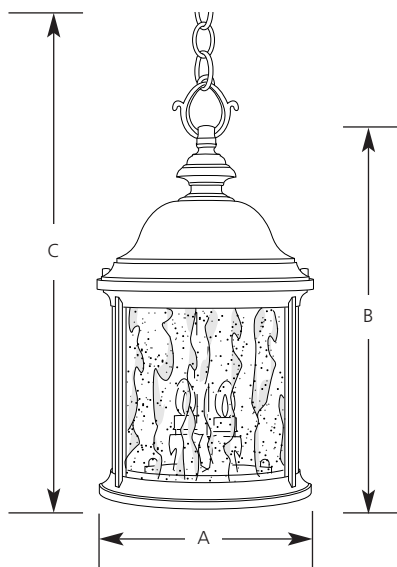

Type _____

-31 -33

P5550

Catalog No.	Finish		Lamping	Dimensions (Inches)		
	Textured Black	Cobblestone		A	B	C
P5550	-31	-33	3 (c) 60w	9-5/8	18-3/4	42

Specifications:

General

- Textured Black (-31) and Cobblestone (-33) finishes
- Candle covers match fixture finish
- Die-cast aluminum construction
- Water-seeded glass panels: 6-3/4" width, 7-11/16" ht.
- Each glass panel replaceable
- Matching wall and ceiling mounted units available
- Solid brass interior components

Mounting

- Chain hung
- 24" steel painted chain
- 10 feet of wire
- Matching canopy with mounting strap for outlet box
- Covers standard outlet box
- Canopy 5" dia.

Electrical

- Phenolic candelabra sockets