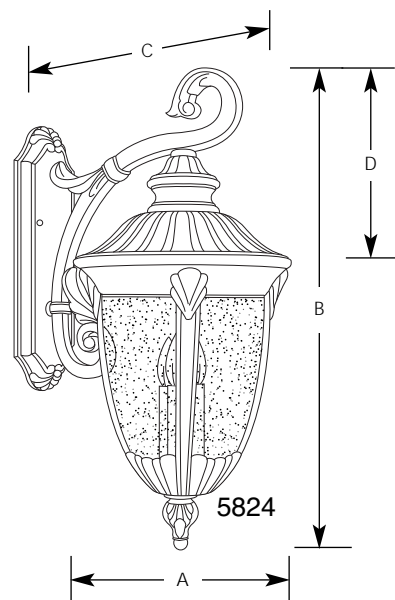

Type	-31	-50
P5822	<input type="checkbox"/>	<input type="checkbox"/>
P5823	<input type="checkbox"/>	<input type="checkbox"/>
P5824	<input type="checkbox"/>	<input type="checkbox"/>

Catalog No.	Finish		Lamping	Dimensions (Inches)			
	Black	Golden Baroque		A	B	C	D
P5822	-31	-50	2(c) 60w	9	20-1/4	12-1/2	7-1/2
P5823	-31	-50	2(c) 60w	9	19-3/4	12-1/2	10
P5824	-31	-50	3(c) 60w	12	27	16-1/2	8-1/4

Specifications:

General

- Clear seeded glass
- Scroll arms with acanthus leaf details
- Ribbed roof
- Die cast aluminum construction
- Painted black (-31) or golden baroque (-50) finish
- Companion post top, chain hung and wall units

Mounting

- Wall mounted outdoor
- Covers standard recessed octagonal outlet box
- Mounting strap for outlet box included

Electrical

- Phenolic candelabra based sockets with candle covers matching fixture finish
- Pre-wired