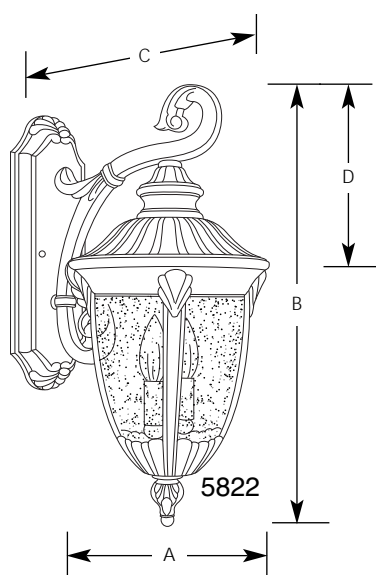

Type	-31	-50
P5822	<input type="checkbox"/>	<input type="checkbox"/>
P5823	<input type="checkbox"/>	<input type="checkbox"/>
P5824	<input type="checkbox"/>	<input type="checkbox"/>

Catalog No.	Finish		Lamping	Dimensions (Inches)			
	Black	Golden Baroque		A	B	C	D
P5822	-31	-50	2(c) 60w	9	20-1/4	12-1/2	7-1/2
P5823	-31	-50	2(c) 60w	9	19-3/4	12-1/2	10
P5824	-31	-50	3(c) 60w	12	27	16-1/2	8-1/4

Specifications:

General

- Clear seeded glass
- Scroll arms with acanthus leaf details
- Ribbed roof
- Die cast aluminum construction
- Painted black (-31) or golden baroque (-50) finish
- Companion post top, chain hung and wall units

Mounting

- Wall mounted outdoor
- Covers standard recessed octagonal outlet box
- Mounting strap for outlet box included

Electrical

- Phenolic candelabra based sockets with candle covers matching fixture finish
- Pre-wired