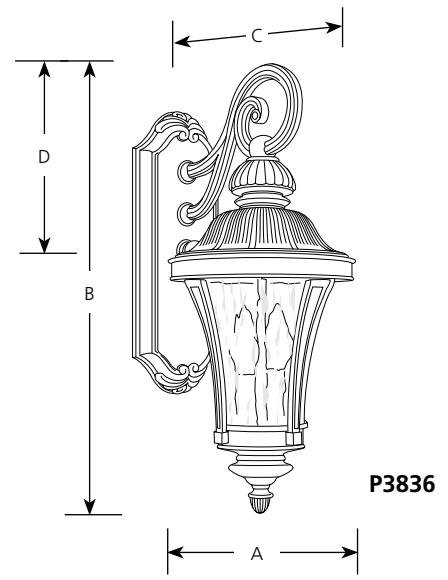

Catalog No.	Finish		Lamping	Dimensions (Inches)			
	Gilded Iron	Forged Bronze		A	B	C	D
P5835	-71	-77	2 (c) 60w	8	19-5/8	10-5/8	10-5/8
P5836	-71	-77	2 (c) 60w	8	19-5/8	10-5/8	8
P5837	-71	-77	3 (c) 60w	10	26	13	9-1/2
P5838	-71	-77	3 (c) 60w	10	24-1/2	13	14-7/8

P3835

P3836

Specifications:

General

- Cast Aluminum decorative roof
- Water seeded glass
 - P5835 and P5836 glass 6-1/2" dia. x 6-3/8" ht., 3-5/8" center hole
 - P5837 and P5838 glass 8" dia. x 8" ht., 4-1/2" center hole
- Hand painted finish
- Matching chain hung and post top units available

Mounting

- Wall mount
- Canopy covers standard 4" octagonal recessed outlet box
- Canopy is 13-5/8" dia. x 4-5/8" ht. x 1-1/8" deep
- Mounting hardware supplied

Electrical

- Pre-wired
- Candelabra based sockets with candle covers matching fixture finish