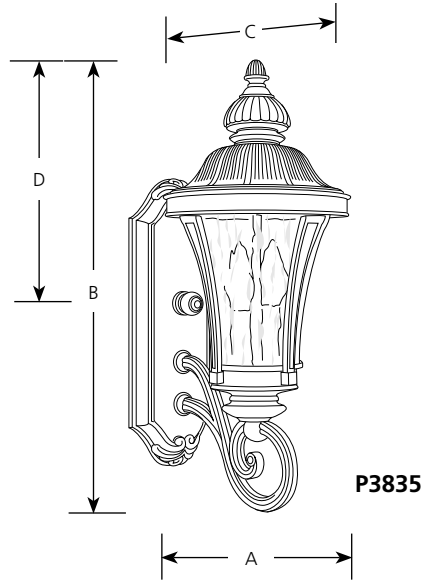

Type	_____	
	-71	-77
P5835	<input type="checkbox"/>	<input type="checkbox"/>
P5836	<input type="checkbox"/>	<input type="checkbox"/>
P5837	<input type="checkbox"/>	<input type="checkbox"/>
P5838	<input type="checkbox"/>	<input type="checkbox"/>

Catalog No.	Finish		Lamping	Dimensions (Inches)			
	Gilded Iron	Forged Bronze		A	B	C	D
P5835	-71	-77	2 (c) 60w	8	19-5/8	10-5/8	10-5/8
P5836	-71	-77	2 (c) 60w	8	19-5/8	10-5/8	8
P5837	-71	-77	3 (c) 60w	10	26	13	9-1/2
P5838	-71	-77	3 (c) 60w	10	24-1/2	13	14-7/8

P3835

P3836

Specifications:

General

- Cast Aluminum decorative roof
- Water seeded glass
 - P5835 and P5836 glass 6-1/2" dia. x 6-3/8" ht., 3-5/8" center hole
 - P5837 and P5838 glass 8" dia. x 8" ht., 4-1/2" center hole
- Hand painted finish
- Matching chain hung and post top units available

Mounting

- Wall mount
- Canopy covers standard 4" octagonal recessed outlet box
- Canopy is 13-5/8" dia. x 4-5/8" ht. x 1-1/8" deep
- Mounting hardware supplied

Electrical

- Pre-wired
- Candelabra based sockets with candle covers matching fixture finish