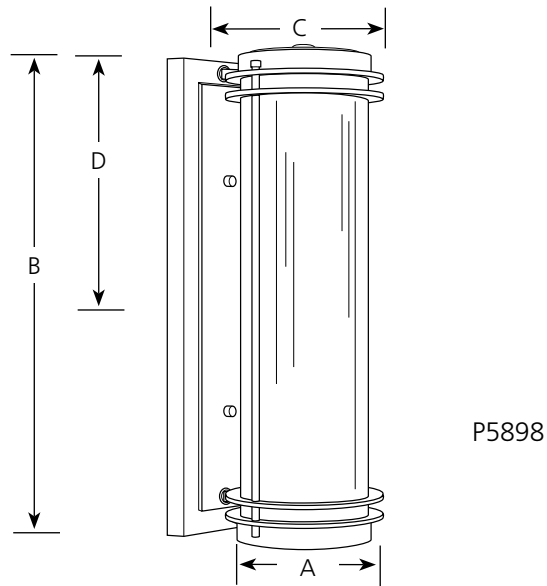

Type _____
 -108
 P5898
 P5899

Catalog No.	Finish		Lamping	Dimensions (Inches)			
	Oil Rubbed Bronze			A	B	C	D
P5898	-108		2 (m) T10 40w	6-1/2	20-1/8	8-1/2	10-1/4
P5899	-108		2 (m) 75w	8	24	10-3/8	12-1/4

Specifications:

General

- Outer clear glass cylinder:
 - P5898: 5" dia. x 18-1/2" T x 1/8" thick
 - P5899: 3-7/8" dia. x 18-3/4" T x 1/8" thick
- Inner Opal Glass Cylinder:
 - P5898: 6-1/4" dia. x 22-1/4" T x 1/8" thick
 - P5899: 5" dia. x 22-5/8" T x 1/8" thick
- Cylindrical styling
- Painted finish
- Die cast aluminum construction
- Matching post top, chain hung, and wall units available

Mounting

- Wall mounted
- Backplate covers a 4" recessed octagonal outlet box
- Backplate Dimensions:
 - P5898: 5" W x 19-3/4" T x 1" deep
 - P5899: 5" W x 23-3/8" T x 1" deep

Electrical

- Ceramic medium based sockets
- Pre-wired