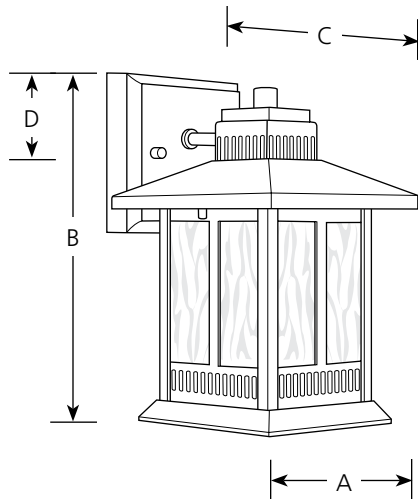

Type _____

-20

P5908

P5909

Catalog No.	Finish	Lamping	Dimensions (Inches)			
	Antique Bronze		A	B	C	D
P5908	-20	1-5w LED (incl)	6	9-5/8	7	2-1/4
P5909	-20	1-5w LED (incl)	7-1/2	11	8-1/2	4-1/2

P5908

P5909

Specifications:

General

- Square styling with roof
- Seeded water glass panels
- Cast aluminum and solid brass construction
- Painted antique bronze finish

Mounting

- Wall mount
- Square wall canopy covers a standard recessed 4" octagonal outlet box
- Mounting strap for outlet box included.