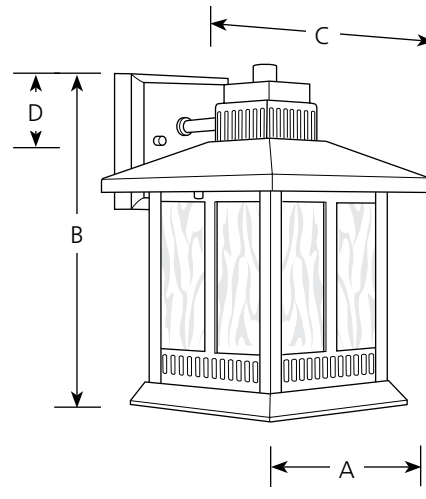

Type _____

-20

P5908

P5909

Catalog No.	Finish	Lamping	Dimensions (Inches)			
	Antique Bronze		A	B	C	D
P5908	-20	1-5w LED (incl)	6	9-5/8	7	2-1/4
P5909	-20	1-5w LED (incl)	7-1/2	11	8-1/2	4-1/2

P5908

P5909

Specifications:

General

- Square styling with roof
- Seeded water glass panels
- Cast aluminum and solid brass construction
- Painted antique bronze finish

Mounting

- Wall mount
- Square wall canopy covers a standard recessed 4" octagonal outlet box
- Mounting strap for outlet box included.