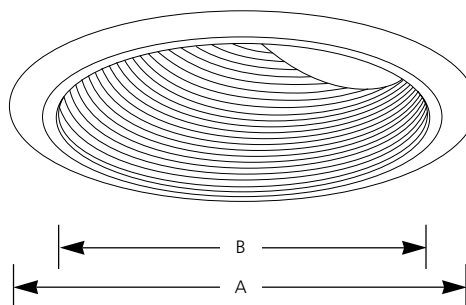

Incandescent Trim

**6" 45 Degree Sloped Ceiling
Baffle Trim
IC**

Recessed

Type _____
 -28 -31
 P8004

Catalog No.	Finish		Dimensions (Inches)	
	White	Black	A	B
P8004	-28	-31	8-1/4	6-7/16

Lamp Wattage

Housing	IC	Non-IC
P645-TG	75w PAR30/65w BR30	75w PAR30/65w BR30
P745-TG	N/A	75w PAR30/85w BR30
P745-IC	75w PAR30/65w BR30	75w PAR30/65w BR30

Specifications:

Flange

- Bright white powder painted cast aluminum flange
- Covers irregular ceiling openings

Trim

- All cast aluminum construction
- Single spring installation
- Aluminum die cast deep-groove baffle
- Lamp adjustable from below for perpendicular orientation in 9 to 45 degree (2/12 to 12/12) ceilings