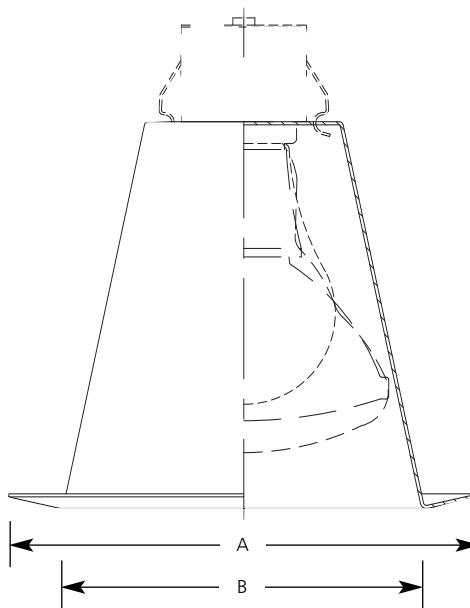

Type _____

-28 -31

P8168

Catalog No.	Finish		Dimensions (Inches)	
	White	Black	A	B
P8168	-28	-31	6-1/8	4-9/16

Lamp Wattage Housing	IC	Non-IC
	P85-AT	50PAR30/65BR30
P85-TG	N/A	75PAR30/85BR30/60A19
P85-FB	N/A	50PAR30/65BR30
P185-TG	N/A	75PAR30/85BR30/60A19

Specifications:

Flange

- Bright white powdered painted integral metal flange

Labels

- UL-CUL damp location listed
- Rated IC and Non-IC

Trim

- All aluminum construction
- Built-in bracket to accept Trim-Lok spring
- Positive upward spring action forces trim to fit snugly against the ceiling
- One-piece construction
- No light leaks around trim flange
- Socket mounts to trim for optimum performance and consistent lamp position