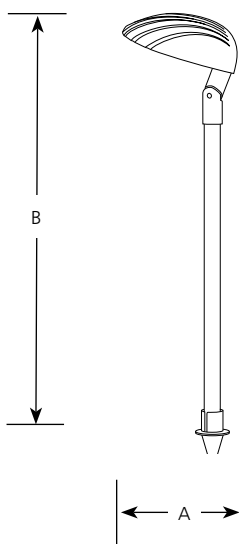

LED

LED Path Light

Outdoor

Type _____
-31
P5225

Catalog No.	Finish	Dimensions (Inches)	
	Black	A	B
P5225	-31	6-1/2	22-7/8

Specifications:

General

- Large seashell with adjustable knuckle
- Use as full cutoff or tilt up (45° max.) for larger area coverage.
- 1.5 watt high output, long life LED
- Die cast aluminum construction with protective epoxy powder paint finish
- Complete fixture with both spike and deck mount, 4ft fixture cable and "Smart Connect" wiring all included

Mounting

- Both stake and deck mount, 4' fixture cable and connector wiring included

Electrical

- 48" of wire to connect to feeder
- Use with P8270-31 transformer

Labeling

- UL-CUL wet location listed

Progress Lighting
701 Millennium Blvd.
Greenville, South Carolina
29607